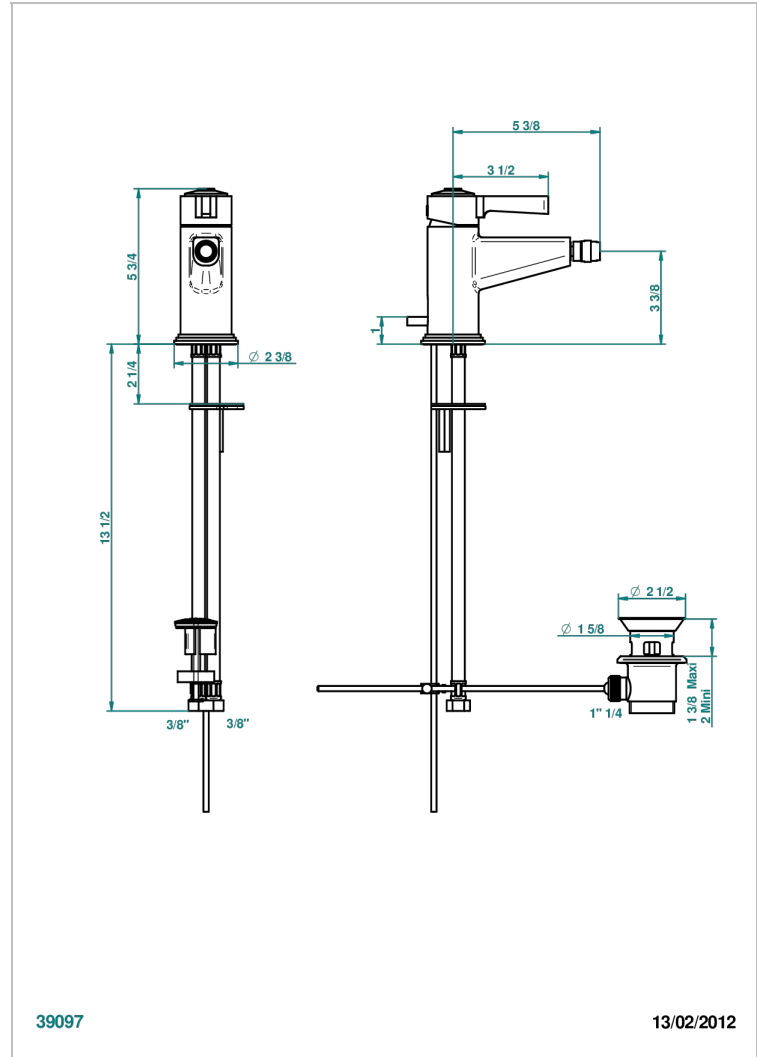

# FROUFROU WITH LEVER

G2P-6504

Single lever bidet mixer with waste

39097

13/02/2012

## CHARACTERISTIC

- ACS : 19ACCLY246