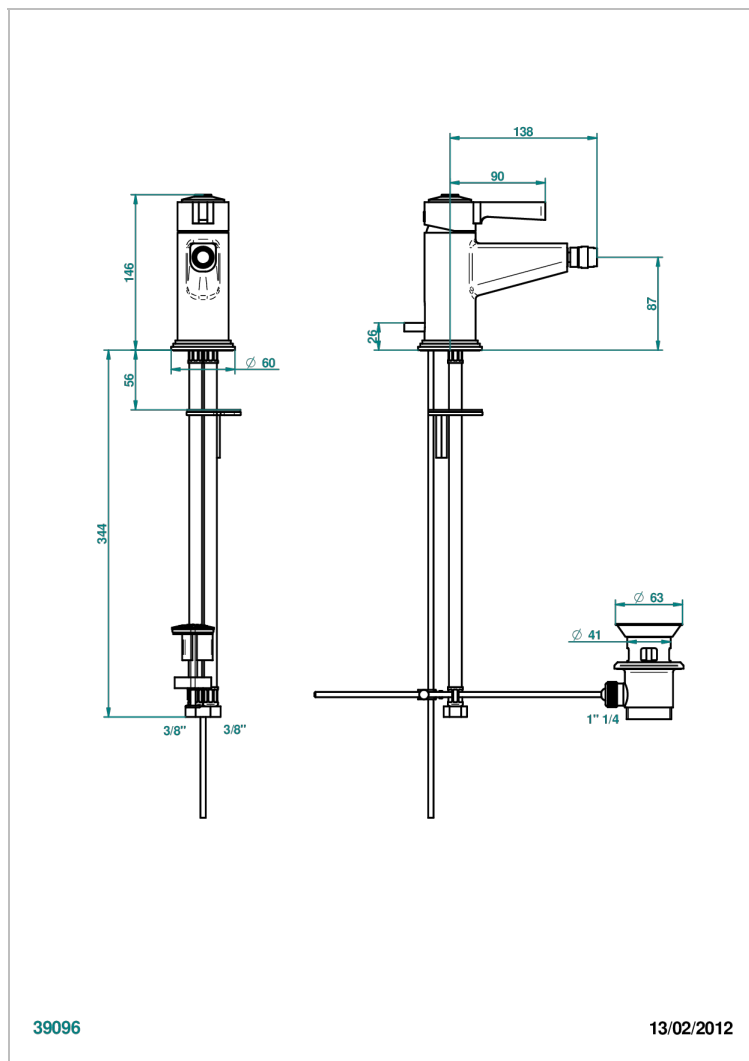

FAUBOURG BLACK PORCELAIN WITH LEVER

G2M-6504

Single lever bidet mixer with waste

CHARACTERISTIC

- ACS : 19ACCLY246

STANDARDS

TECHNICAL SPECS

- Recommandé : 3 bars (max. 5 bars) - Advised : 43,5 psi (max. 72 psi)
- 8,3 l/min à 3 bars (2.2 gpm at 43.5 psi)