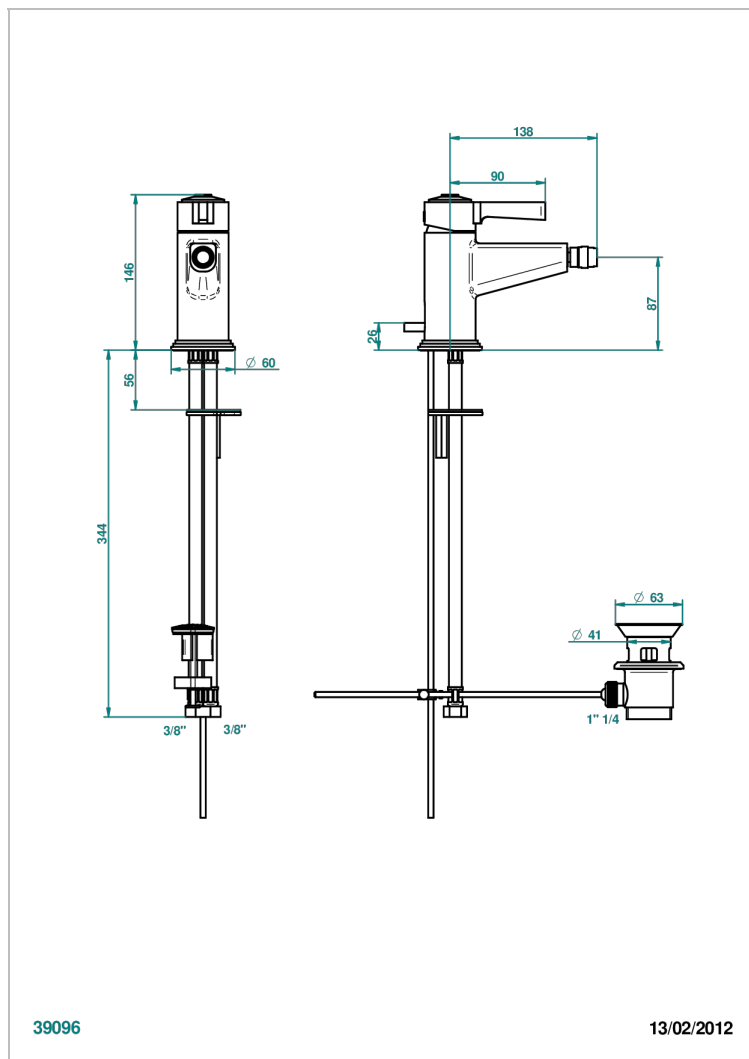

# FAUBOURG BLACK PORCELAIN WITH LEVER

G2M-6504

Single lever bidet mixer with waste

## CHARACTERISTIC

- ACS : 19ACCLY246