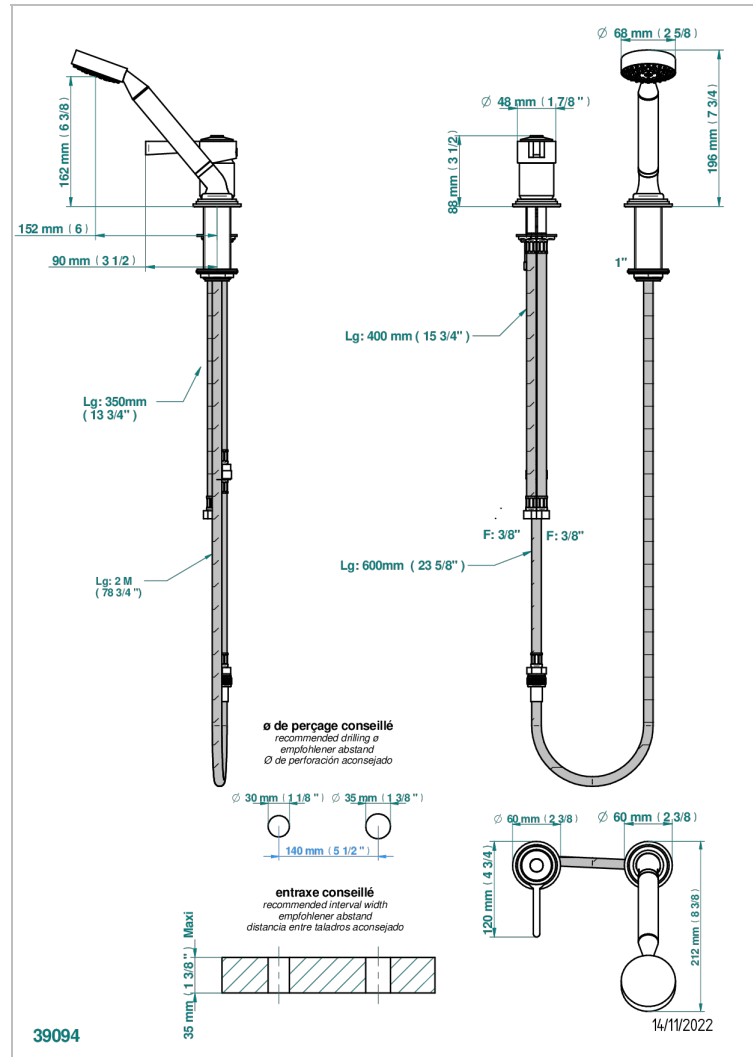

# FROUFROU WITH LEVER

G2P-6523/60A

Rim mounted ceramic mixer with handshower

## CHARACTERISTIC

- Froufrou with lever
- Rim mounted ceramic mixer with handshower

## TECHNICAL SPECS

- Recommandé : 3 bars (max. 5 bars) - Advised : 43,5 psi (max. 72 psi)
- 9,5 l/min à 3 bars (2.5 gpm at 43.5 psi)

## AVAILABLE FINITIONS

Antique nickel - H28  
Black ceram - D30  
Blush PVD - H62  
Brass color PVD - H49  
Brown bronze color PVD - F33  
Gold color PVD - H52

Graphite PVD - H64  
Matt Umber PVD - H67  
Matt blush PVD - H60  
Matt brass color PVD - H50  
Matt brown bronze color PVD - F34  
Matt chrome - C02