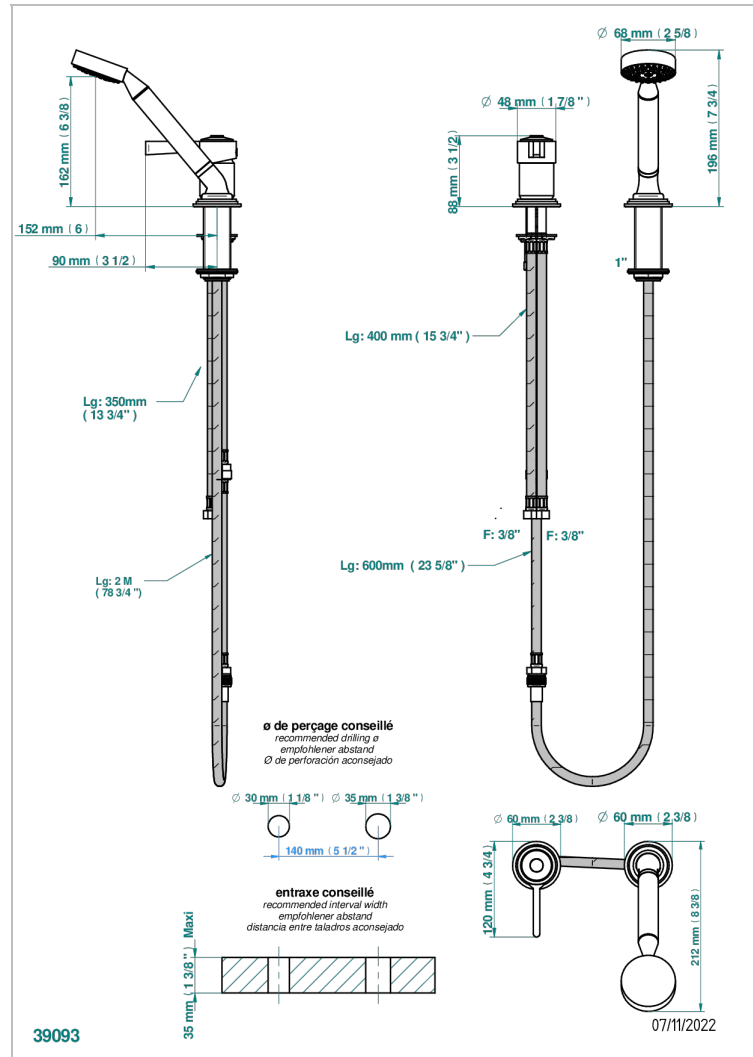

# FAUBOURG BLACK PORCELAIN

G2L-6523/60A

Rim mounted ceramic mixer with handshower

THG  
PARIS

## CHARACTERISTIC

- Faubourg Black Porcelain
- Rim mounted ceramic mixer with handshower

## TECHNICAL SPECS

- Recommandé : 3 bars (max. 5 bars) - Advised : 43,5 psi (max. 72 psi)
- 9,5 l/min à 3 bars (2.5 gpm at 43.5 psi)

## AVAILABLE FINITIONS

Antique nickel - H28  
Black ceram - D30  
Blush PVD - H62  
Brass color PVD - H49  
Brown bronze color PVD - F33  
Gold color PVD - H52

Graphite PVD - H64  
Matt Umber PVD - H67  
Matt blush PVD - H60  
Matt brass color PVD - H50  
Matt brown bronze color PVD - F34  
Matt chrome - C02