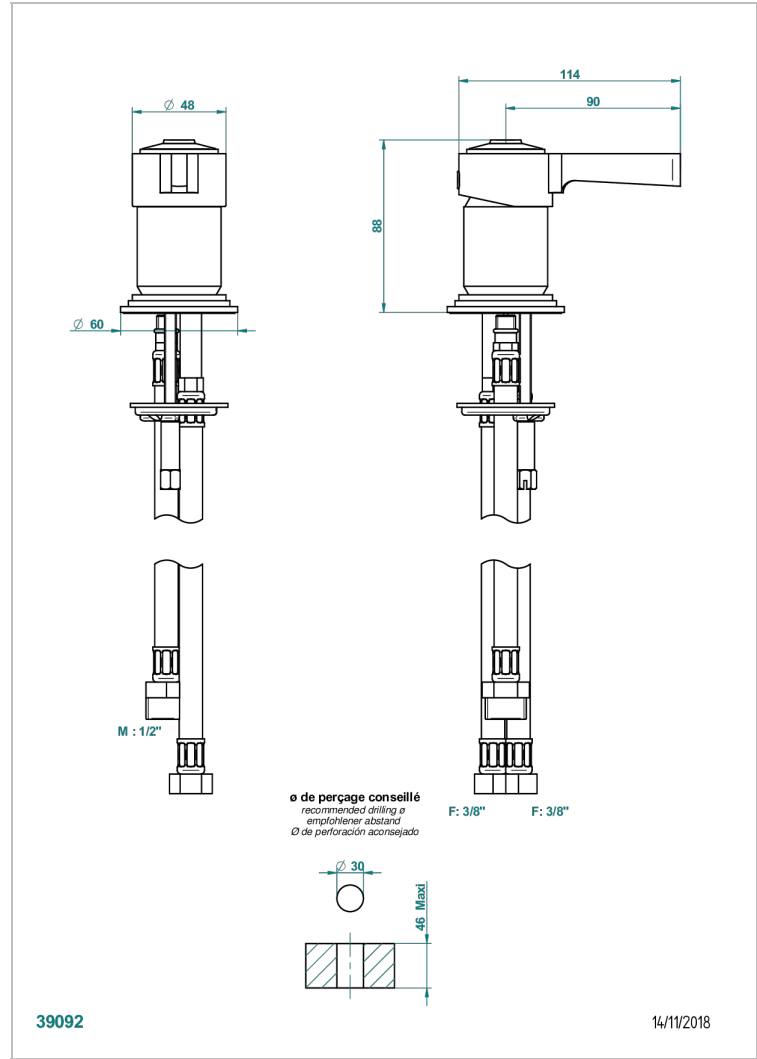

FRIVOLE WITH LEVER

G2S-6523

Rim mounted ceramic mixer

CHARACTERISTIC

- NF : NF EN 817 - I - Chrome

STANDARDS

AVAILABLE FINITIONS

Antique nickel - H28
Black ceram - D30
Blush PVD - H62
Brass color PVD - H49
Brown bronze color PVD - F33
Gold color PVD - H52