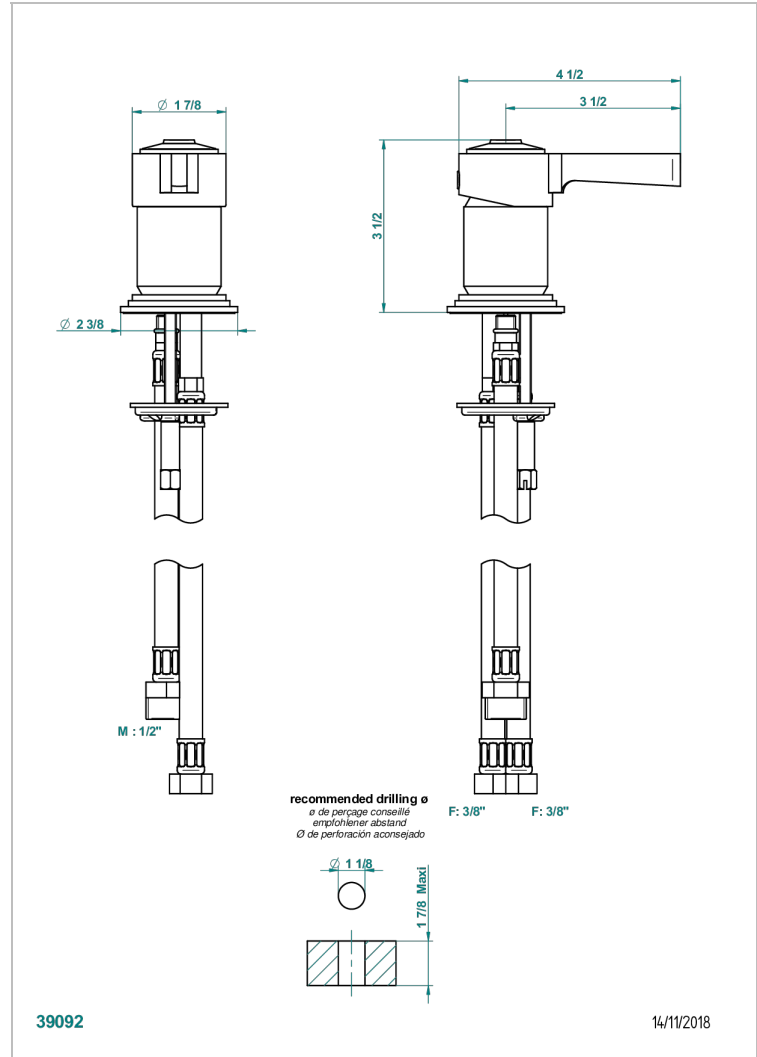

FRIVOLE WITH LEVER

G2S-6523

Rim mounted ceramic mixer

CHARACTERISTIC

- NF : NF EN 817 - I - Chrome

STANDARDS

AVAILABLE FINITIONS

Antique nickel - H28
 Black ceram - D30
 Blush PVD - H62
 Brass color PVD - H49
 Brown bronze color PVD - F33
 Gold color PVD - H52