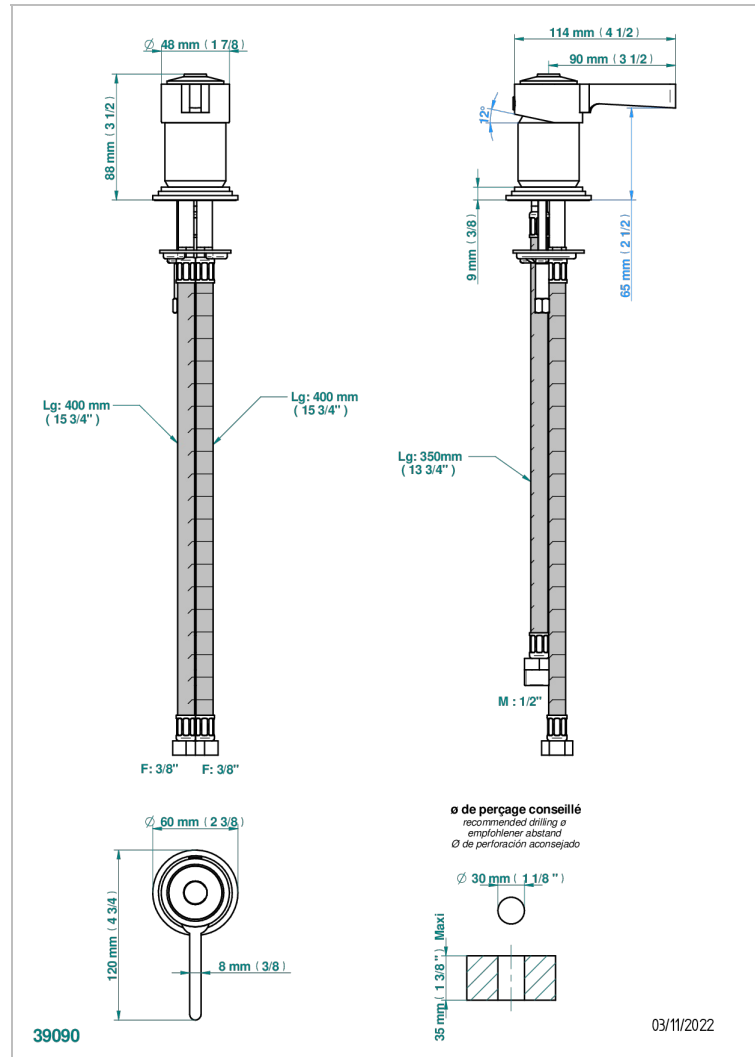

FAUBOURG BLACK PORCELAIN

G2L-6523

Rim mounted ceramic mixer

THG
PARIS

CHARACTERISTIC

- NF : NF EN 817 - I - Chrome

STANDARDS

AVAILABLE FINITIONS