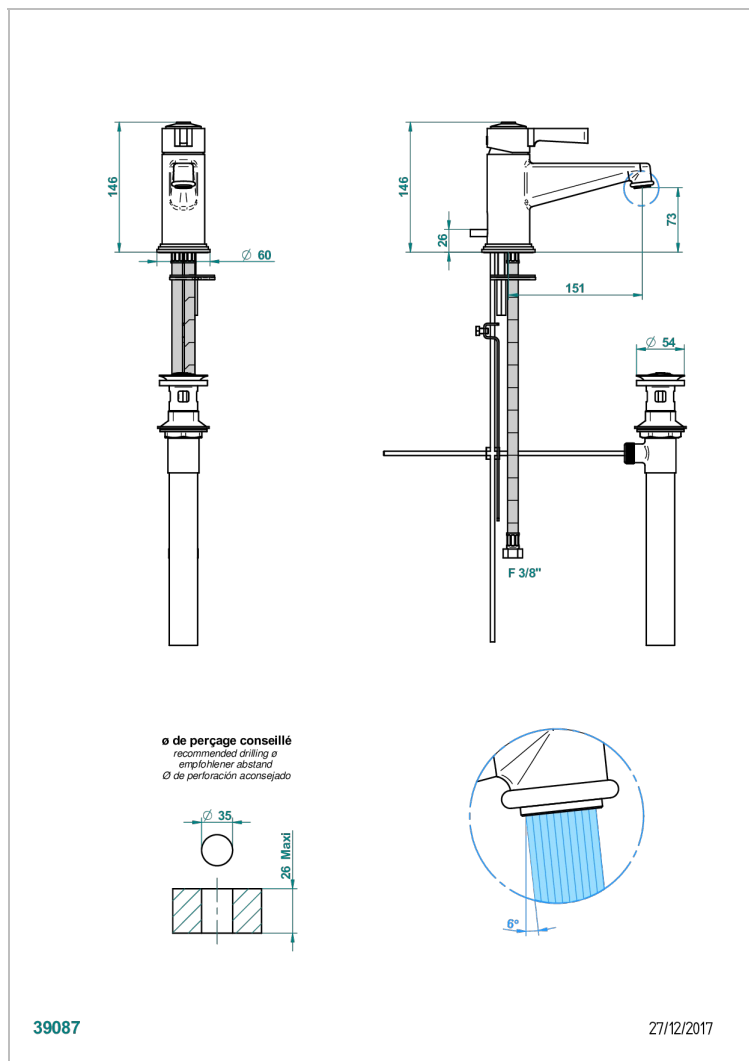

# FAUBOURG PORCELANA BLANCA CON MANETAS

THG<sup>®</sup>  
PARIS

G2J-6500/US

Single control, lavatory set with drain