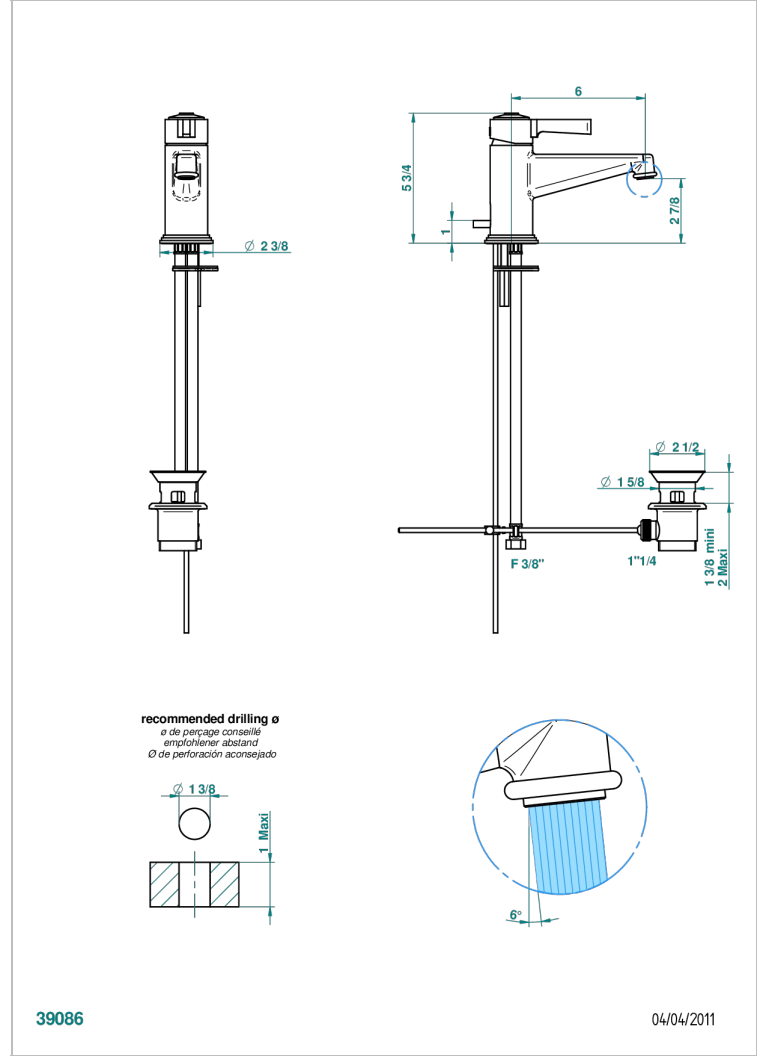

FRIVOLE WITH LEVER

G2S-6500

Single lever basin mixer with waste

THG[®]
PARIS

CHARACTERISTIC

- ACS : 19ACCLY542

TECHNICAL SPECS

- Recommandé : 3 bars (max. 5 bars) - Advised : 43,5 psi (max. 72 psi)
- 8,3 l/min à 3 bars (2.2 gpm at 43.5 psi)

STANDARDS

AVAILABLE FINITIONS

Antique nickel - H28
Black ceram - D30
Blush PVD - H62
Brass color PVD - H49
Brown bronze color PVD - F33
Gold color PVD - H52

Graphite PVD - H64
Matt Umber PVD - H67
Matt blush PVD - H60
Matt brass color PVD - H50
Matt brown bronze color PVD - F34
Matt chrome - C02