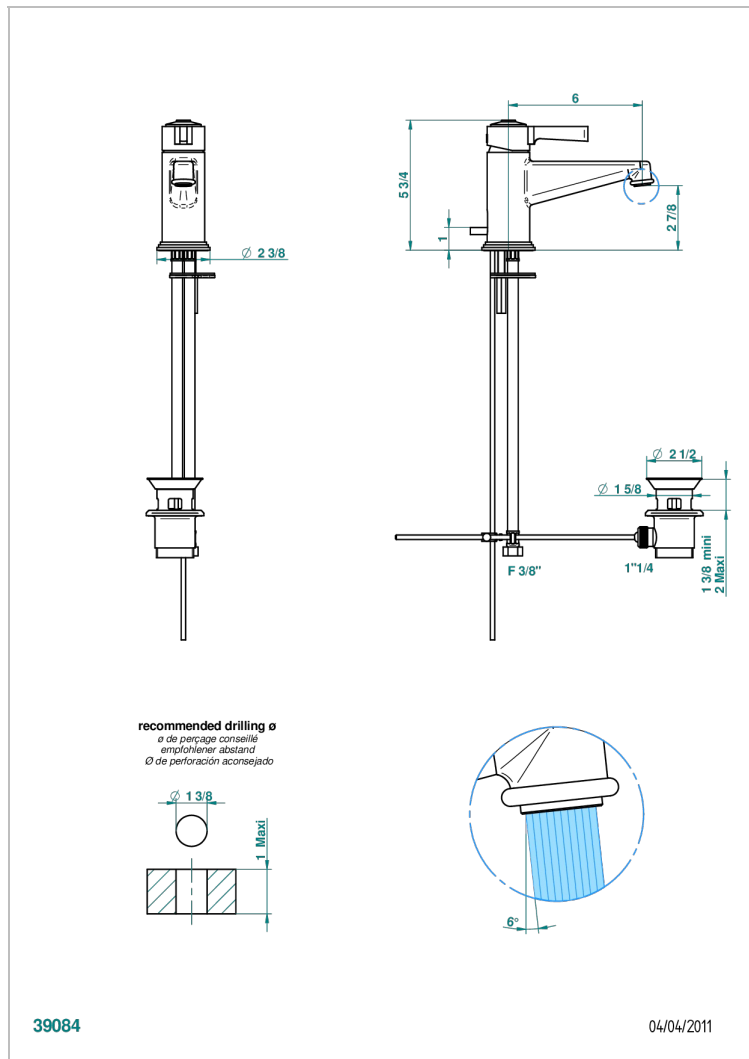

# FAUBOURG BLACK PORCELAIN WITH LEVER

G2M-6500

单孔台盆温控龙头，带下水器