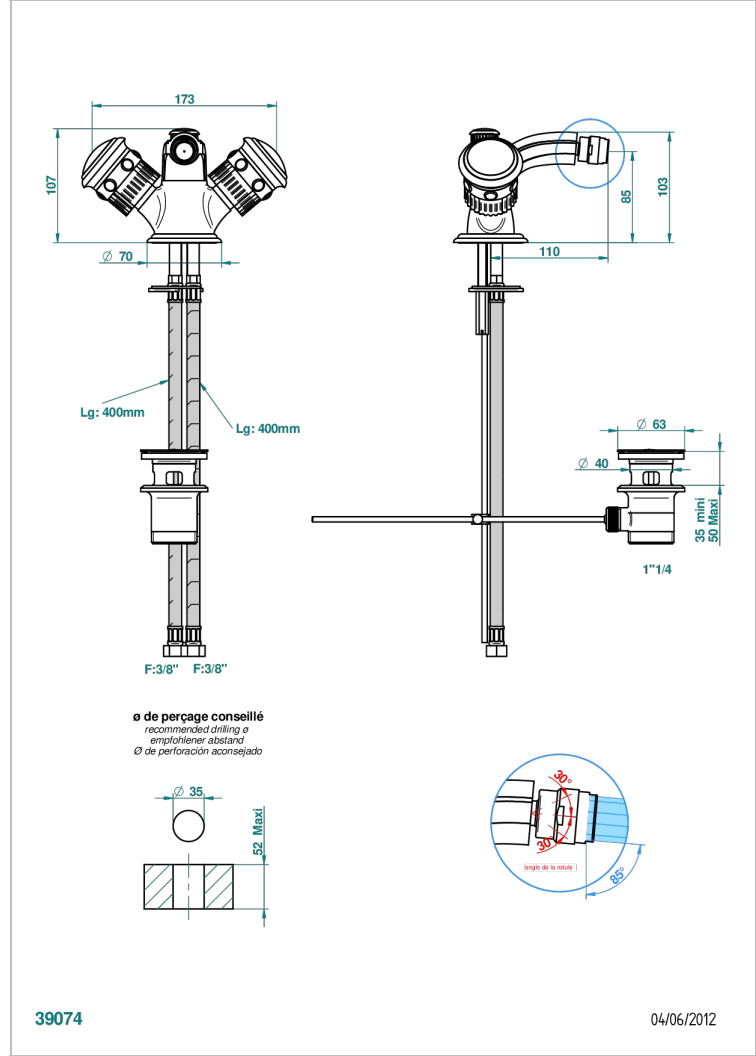

TROCADERO MALACHITE

U7A-3202

1-hole bidet mixer with swivel jet handshower with waste

THG[®]
PARIS

CHARACTERISTIC

- ACS : 17ACCLY613
- NF : NF EN 200 - IA - Chrome

TECHNICAL SPECS

- Recommandé : 3 bars (max. 5 bars) - Advised : 43,5 psi (max. 72 psi)
- 15 l/min à 3 bars (4 gpm at 43.5 psi)

STANDARDS

AVAILABLE FINITIONS

Antique nickel - H28
Black ceram - D30
Blush PVD - H62
Brass color PVD - H49
Brown bronze color PVD - F33
Gold color PVD - H52

Graphite PVD - H64
Matt Umber PVD - H67
Matt blush PVD - H60
Matt brass color PVD - H50
Matt brown bronze color PVD - F34
Matt chrome - C02