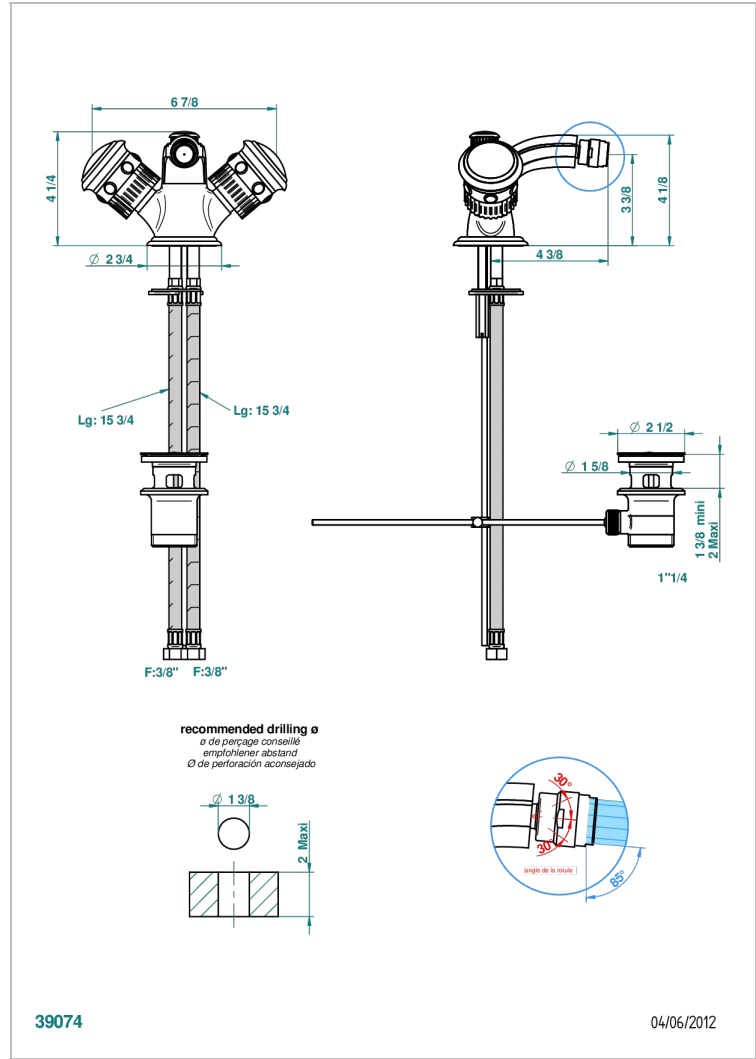

TROCADERO MALACHITE

U7A-3202

1-hole bidet mixer with swivel jet handshower with waste

THG[®]
PARIS

CHARACTERISTIC

- ACS : 17ACCLY613
- NF : NF EN 200 - IA - Chrome

STANDARDS

TECHNICAL SPECS

- Recommandé : 3 bars (max. 5 bars) - Advised : 43,5 psi (max. 72 psi)
- 15 l/min à 3 bars (4 gpm at 43.5 psi)

AVAILABLE FINITIONS

Antique nickel - H28
Black ceram - D30
Blush PVD - H62
Brass color PVD - H49
Brown bronze color PVD - F33
Gold color PVD - H52