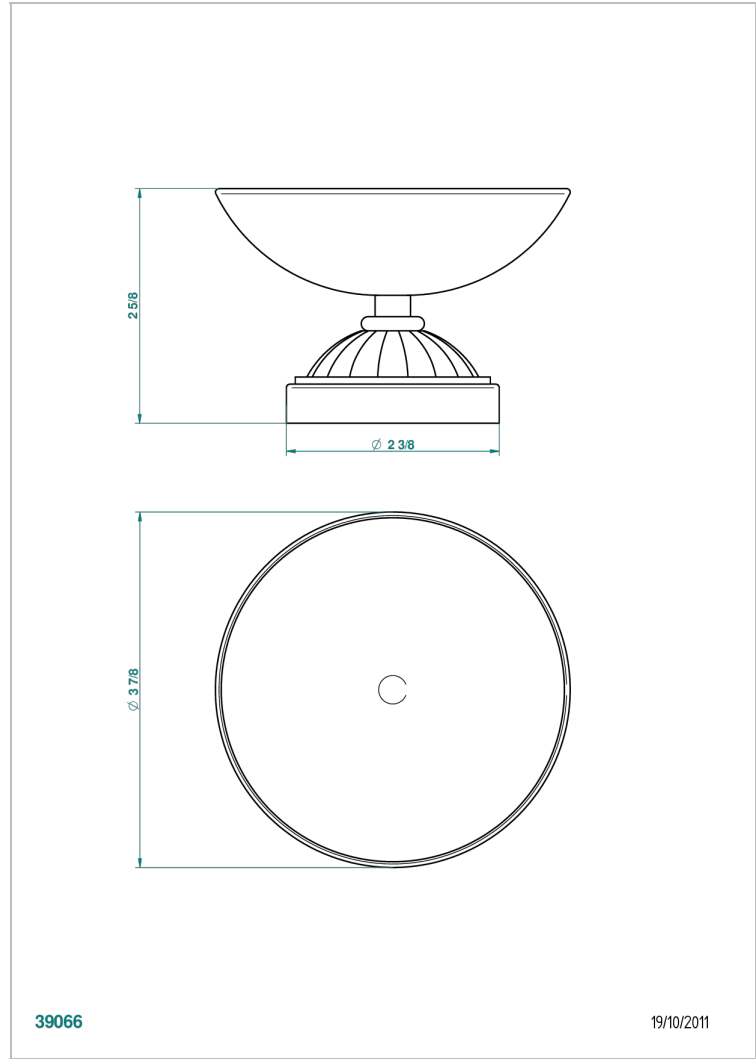

# MANDARINE CLEAR CRYSTAL

U1D-544

Soap dish on stand, ø 100 mm

THG<sup>®</sup>  
PARIS

39066

19/10/2011

## CHARACTERISTIC

- Mandarin Clear crystal
- Soap dish on stand, ø 100 mm