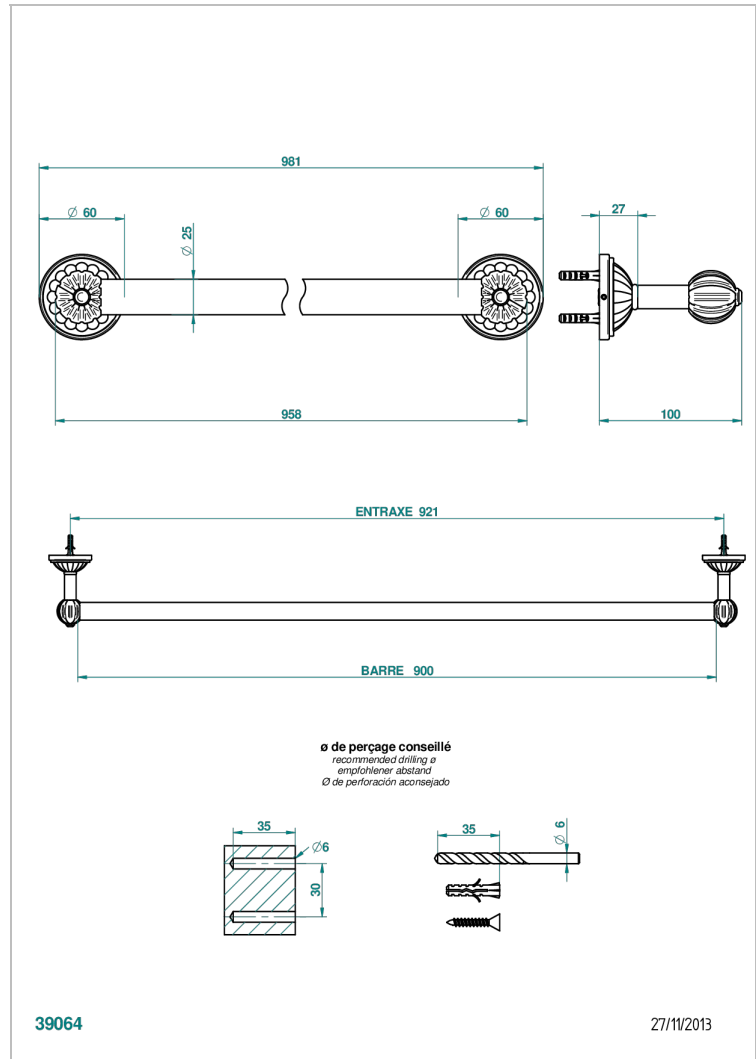

# MANDARINE CLEAR CRYSTAL

U1D-526

Bath towel holder, length: 900 mm

## CHARACTERISTIC

- Mandarin Clear crystal
- Bath towel holder, length: 900 mm