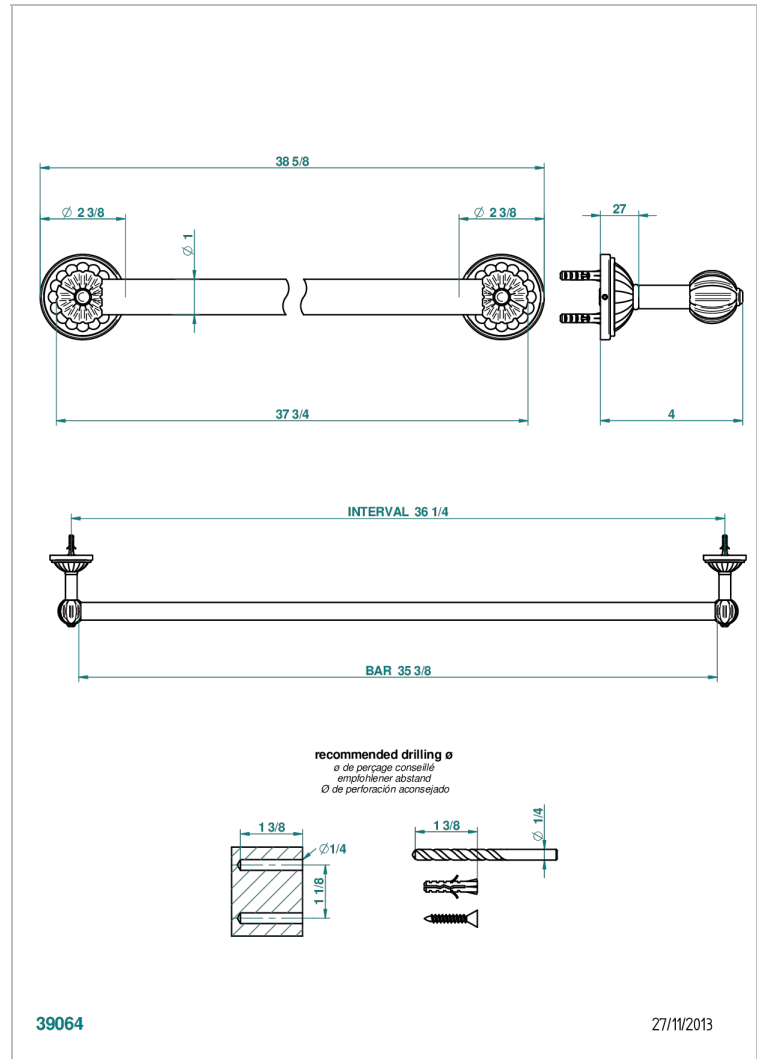

MANDARINE CLEAR CRYSTAL

U1D-526

Bath towel holder, length: 900 mm

THG[®]
PARIS

CHARACTERISTIC

- Mandarine Clear crystal
- Bath towel holder, length: 900 mm

AVAILABLE FINITIONS

Antique nickel - H28
 Black ceram - D30
 Blush PVD - H62
 Brass color PVD - H49
 Brown bronze color PVD - F33
 Gold color PVD - H52

Nickel color PVD - H55
 Polished chrome (color finish) - A02
 Polished chrome / Polished gold (color finish) - G02
 Polished gold (color finish) - F01
 Polished nickel - B01
 Soft gold - F30

Soft matt gold - F31
 Umber PVD - H66
 Varnished matt antique red copper (color finish) - H07