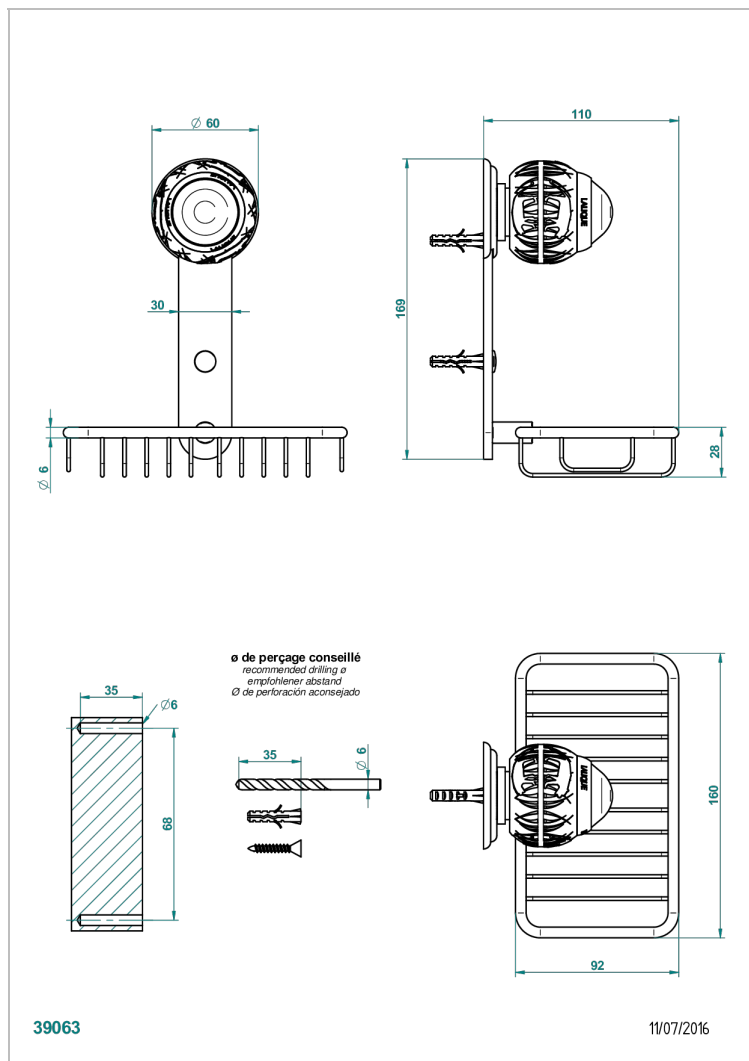

# PANTHERE CLEAR CRYSTAL

A2H-620

Soap basket, wall mounted 6"1/4 x 3"5/8

THG  
PARIS

## CHARACTERISTIC

- Panthère Clear crystal
- Soap basket, wall mounted 6"1/4 x 3"5/8