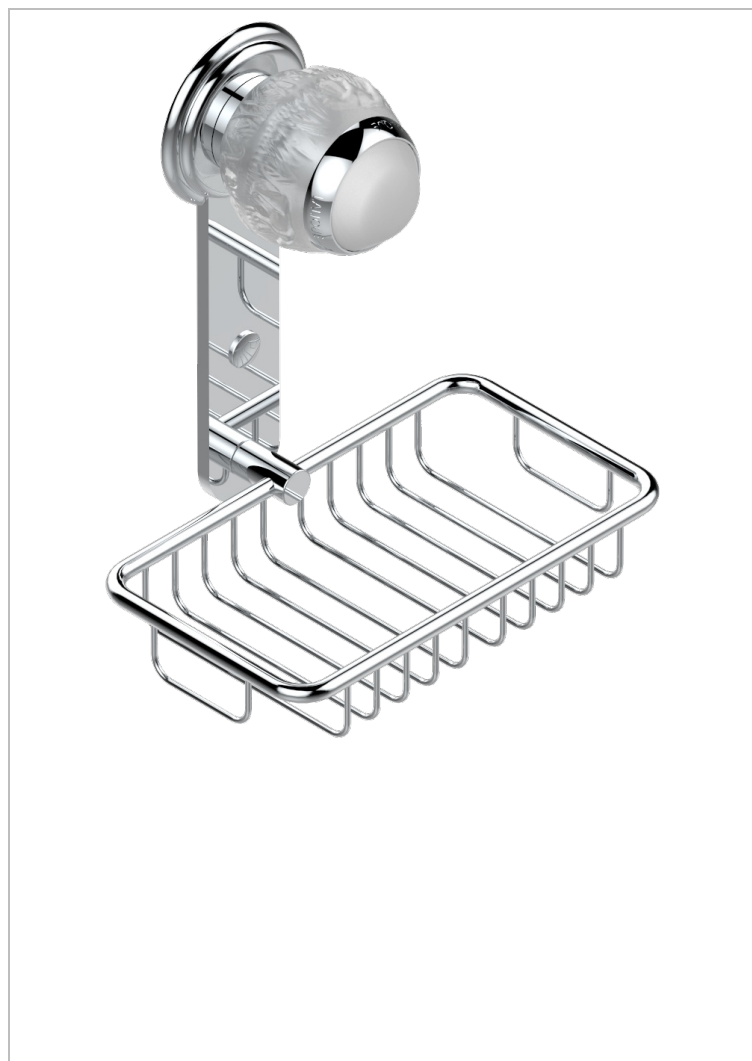

# PANTHERE CLEAR CRYSTAL

A2H-620

Soap basket, wall mounted 6"1/4 x 3"5/8

THG  
PARIS

## CHARACTERISTIC

- Panthère Clear crystal
- Soap basket, wall mounted 6"1/4 x 3"5/8