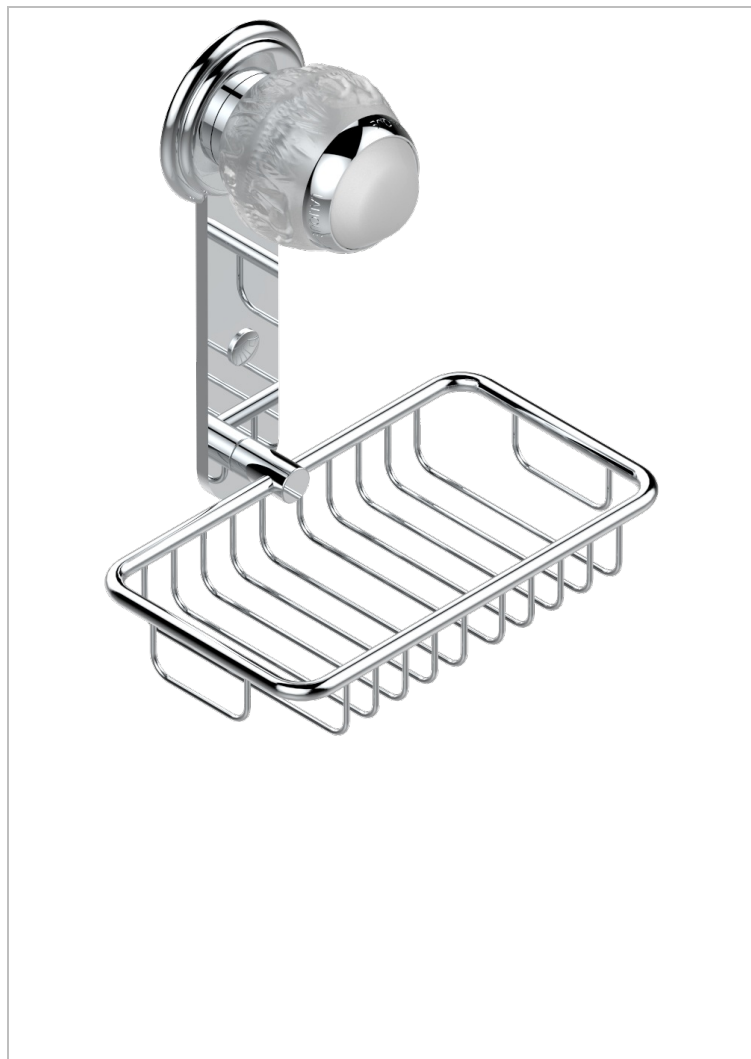

PANTHERE CLEAR CRYSTAL

A2H-620

Soap basket, wall mounted 6"1/4 x 3"5/8

CHARACTERISTIC

- Panthere Clear crystal
- Soap basket, wall mounted 6"1/4 x 3"5/8

AVAILABLE FINITIONS

Black ceram - D30
 Blush PVD - H62
 Brass color PVD - H49
 Brown bronze color PVD - F33
 Chrome polished - A02
 Chrome polished / gold polished - G02

Copper antique matt, coated - H07
 Gold color PVD - H52
 Gold mat - F07
 Gold polished - F01
 Graphite PVD - H64
 Light coated bronze - D01

Matt Umber PVD - H67
 Matt blush PVD - H60
 Matt brass color PVD - H50
 Matt brown bronze color PVD - F34
 Matt chrome (American satin) - C02
 Matt gold color PVD - H53