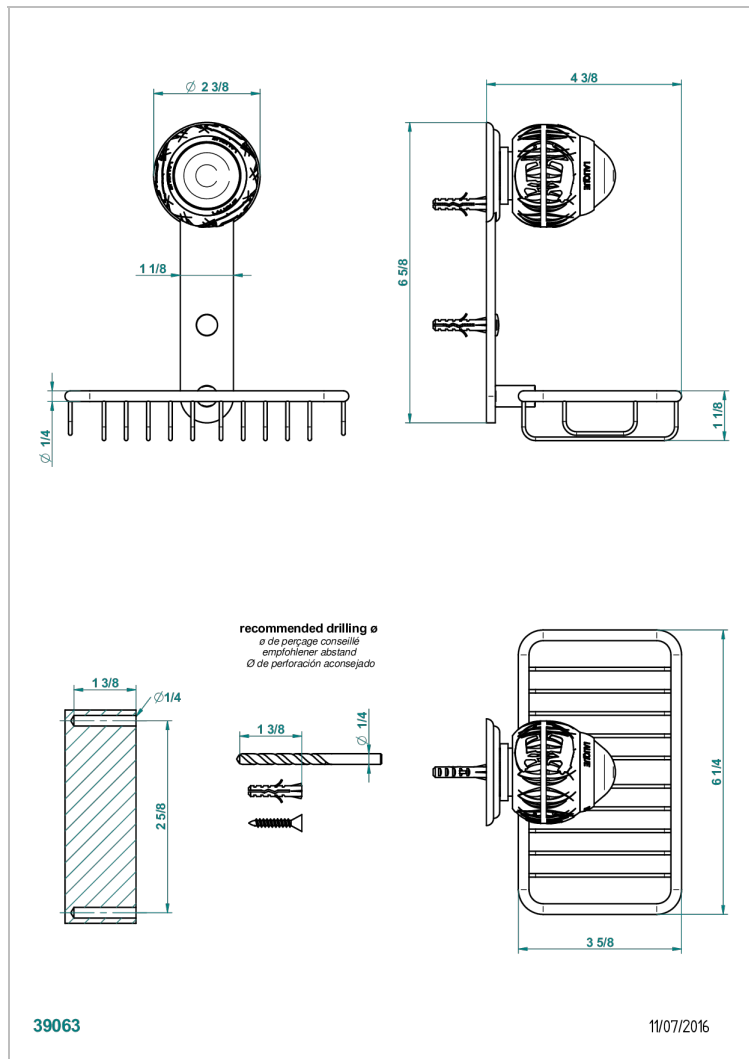

PANTHERE CLEAR CRYSTAL

A2H-620

Soap basket, wall mounted 6"1/4 x 3"5/8

CHARACTERISTIC

- Panthere Clear crystal
- Soap basket, wall mounted 6"1/4 x 3"5/8

AVAILABLE FINITIONS

Black ceram - D30
 Blush PVD - H62
 Brass color PVD - H49
 Brown bronze color PVD - F33
 Chrome polished - A02
 Chrome polished / gold polished - G02