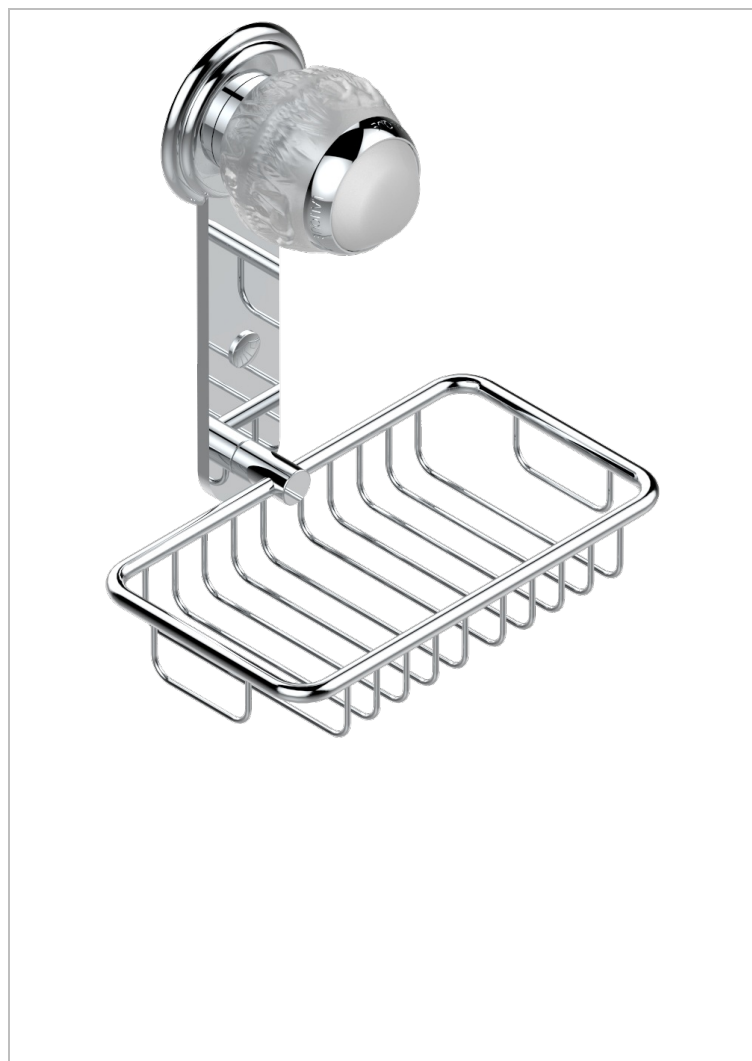

# PANTHERE CLEAR CRYSTAL

A2H-620

Net soap dish with flange, 160 x 95 mm

## CHARACTERISTIC

- Panthère Clear crystal
- Net soap dish with flange, 160 x 95 mm

## AVAILABLE FINITIONS

Antique nickel - H28  
Black ceram - D30  
Blush PVD - H62  
Brass color PVD - H49  
Brown bronze color PVD - F33  
Gold color PVD - H52

Graphite PVD - H64  
Lacquered light bronze - D01  
Matt Umber PVD - H67  
Matt blush PVD - H60  
Matt brass color PVD - H50  
Matt brown bronze color PVD - F34