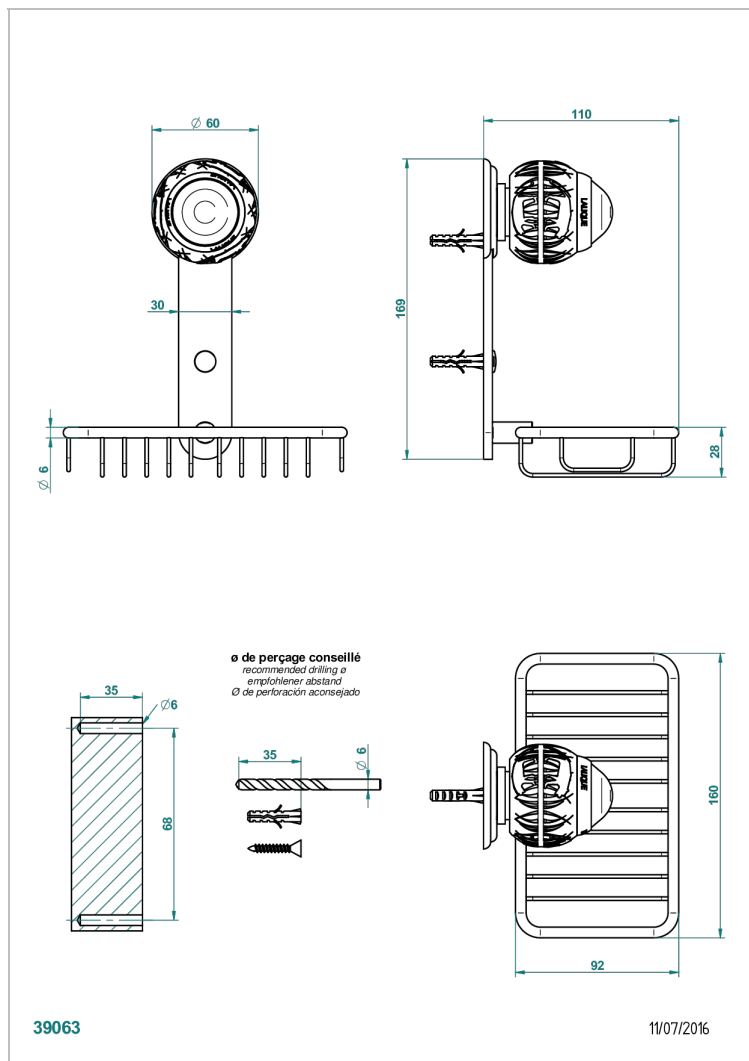

# PANTHERE CLEAR CRYSTAL

A2H-620

Net soap dish with flange, 160 x 95 mm

## CHARACTERISTIC

- Panthère Clear crystal
- Net soap dish with flange, 160 x 95 mm