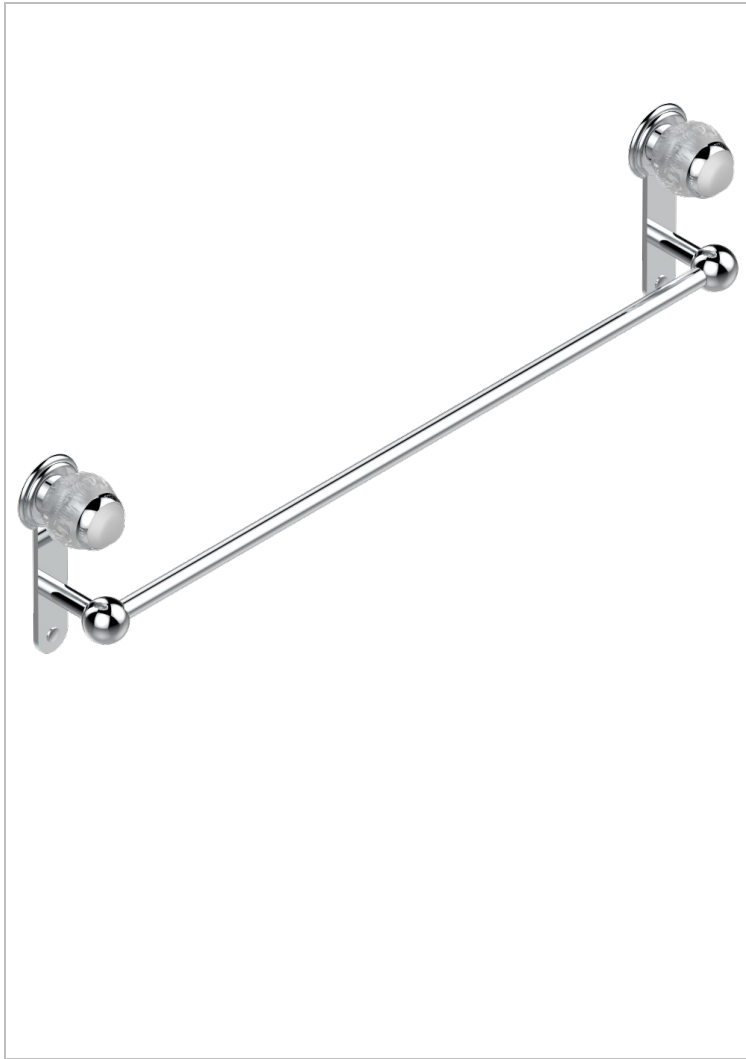

# PANTHERE CLEAR CRYSTAL

A2H-514/60

Single towel rail, fixed rail, length: 600 mm

THG<sup>®</sup>  
PARIS

## CHARACTERISTIC

- Panthère Clear crystal
- Single towel rail, fixed rail, length: 600 mm

## AVAILABLE FINITIONS

Antique nickel - H28  
Black ceram - D30  
Blush PVD - H62  
Brass color PVD - H49  
Brown bronze color PVD - F33  
Gold color PVD - H52

Graphite PVD - H64  
Lacquered light bronze - D01  
Matt Umber PVD - H67  
Matt blush PVD - H60  
Matt brass color PVD - H50  
Matt brown bronze color PVD - F34