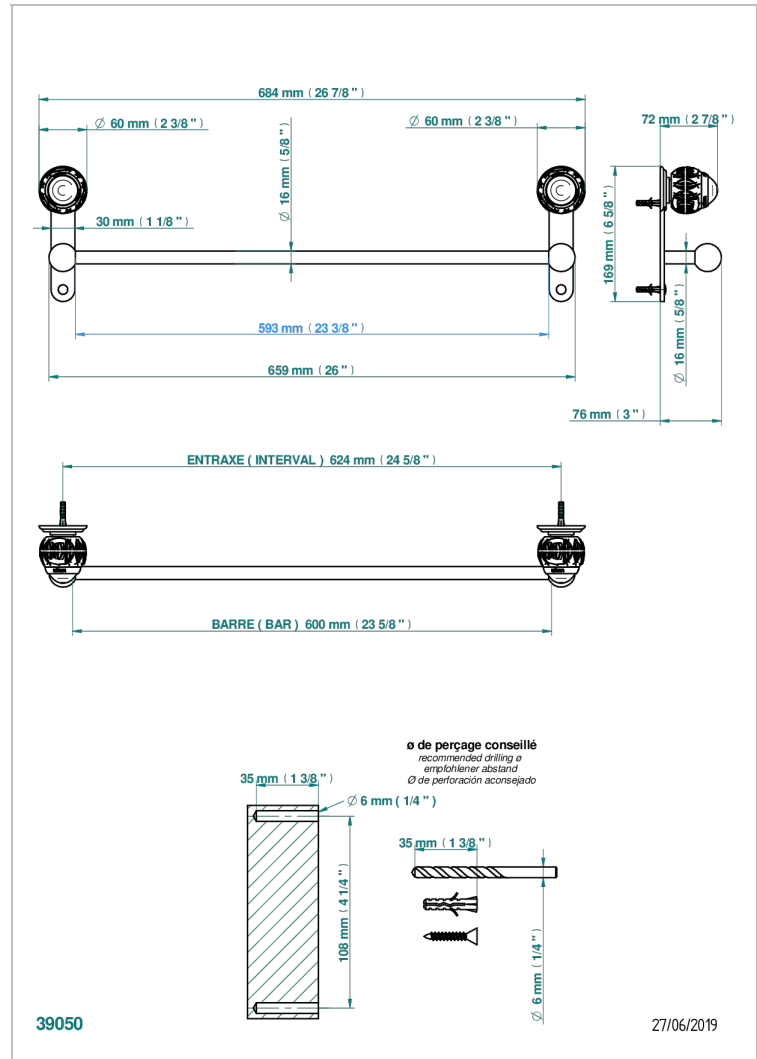

# PANTHERE CLEAR CRYSTAL

A2H-514/60

Single towel rail, fixed rail, length: 600 mm

THG<sup>®</sup>  
PARIS

## CHARACTERISTIC

- Panthère Clear crystal
- Single towel rail, fixed rail, length: 600 mm