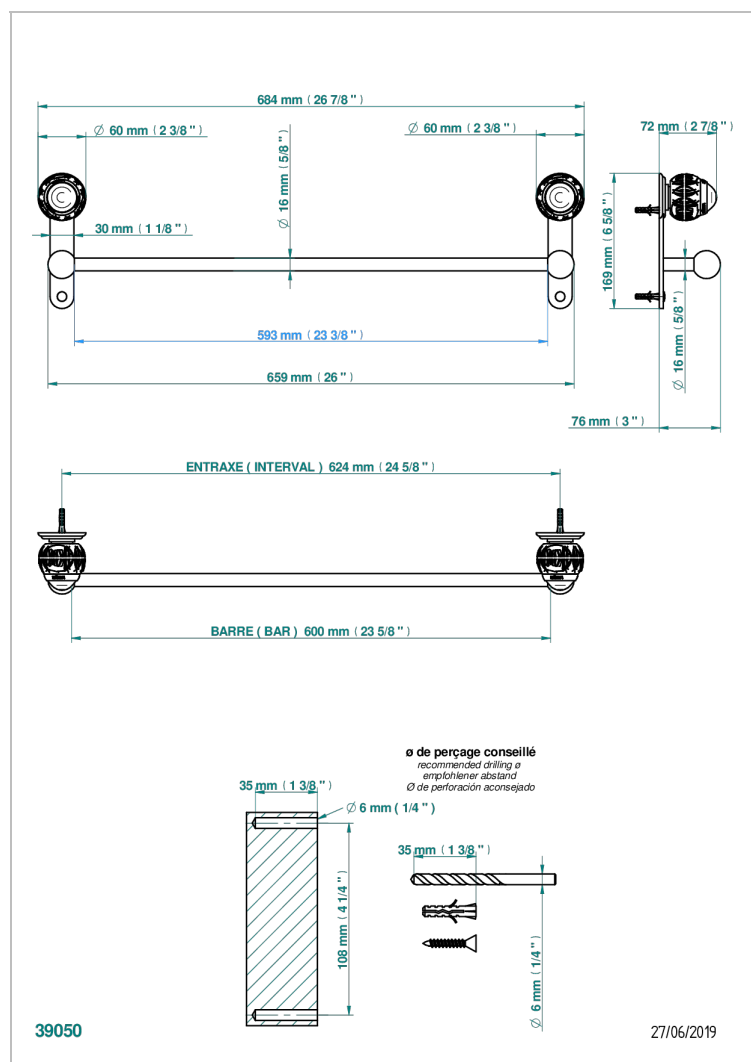

PANTHERE CLEAR CRYSTAL

A2H-514/60

Single towel rail, fixed rail, length: 600 mm

CHARACTERISTIC

- Panthère Clear crystal
- Single towel rail, fixed rail, length: 600 mm

AVAILABLE FINITIONS

Antique nickel - H28
Black ceram - D30
Blush PVD - H62
Brass color PVD - H49
Brown bronze color PVD - F33
Gold color PVD - H52