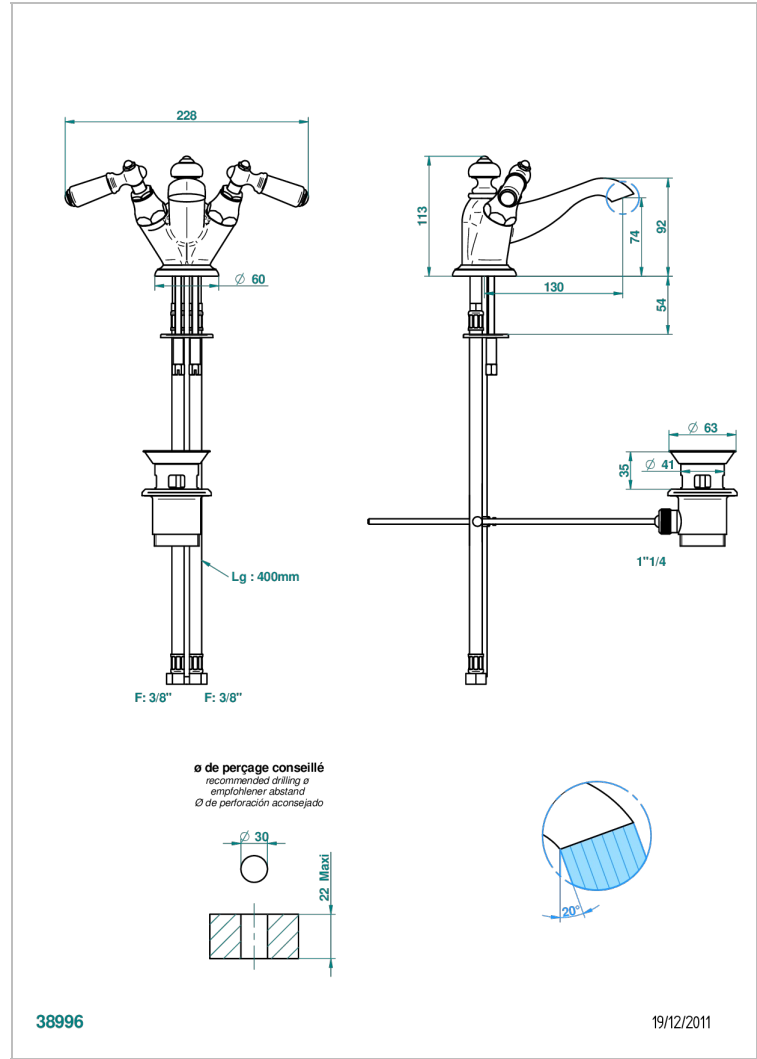

# BROADWAY WITH LEVER

A04-2155

1-hole basin mixer with waste

THG<sup>®</sup>  
PARIS

## CHARACTERISTIC

- ACS : 17ACCLY613
- NF : NF EN 200 - IA - Chrome