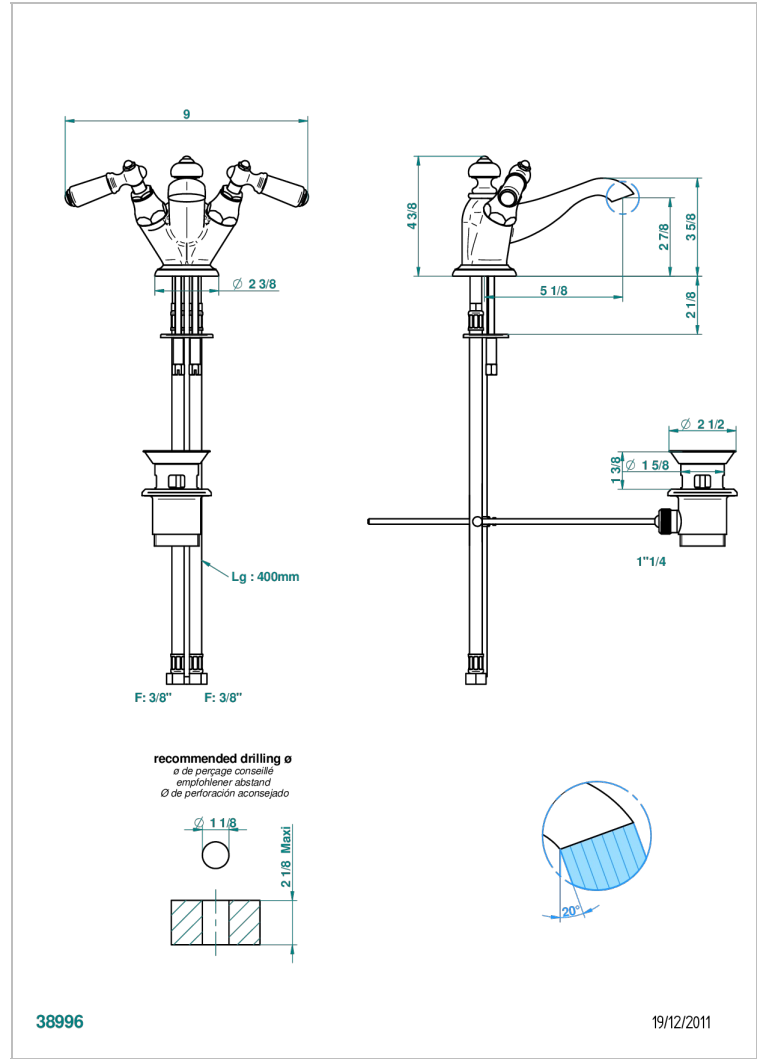

# BROADWAY WITH LEVER

A04-2155

1-hole basin mixer with waste

THG<sup>®</sup>  
PARIS

## CHARACTERISTIC

- ACS : 17ACCLY613
- NF : NF EN 200 - IA - Chrome