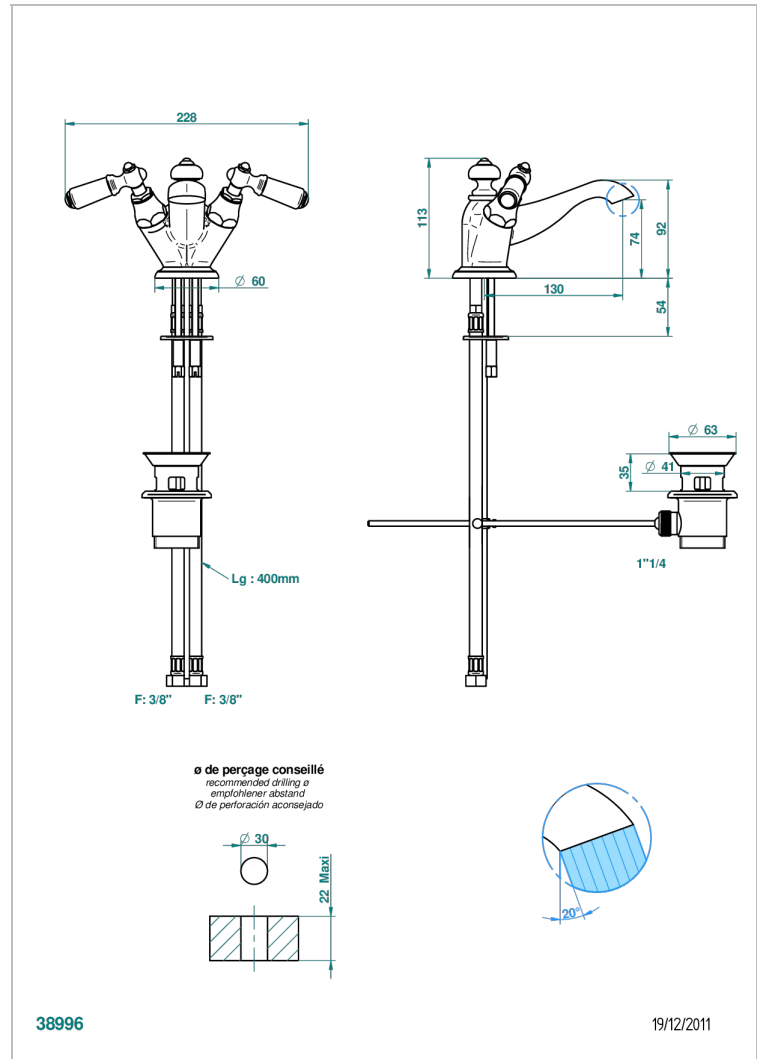

BROADWAY WITH LEVER

A04-2155

1-hole basin mixer with waste

THG[®]
PARIS

CHARACTERISTIC

- ACS : 17ACCLY613
- NF : NF EN 200 - IA - Chrome

STANDARDS

AVAILABLE FINITIONS