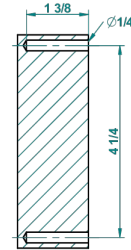

38994

29/03/2017

CHARACTERISTIC

- Duomo
- Toilet paper holder, single mount without cover

AVAILABLE FINITIONS

Black ceram - D30
Blush PVD - H62
Brass color PVD - H49
Brown bronze color PVD - F33
Chrome polished - A02
Chrome polished / gold polished - G02

Copper antique matt, coated - H07
Gold color PVD - H52
Gold mat - F07
Gold polished - F01
Graphite PVD - H64
Light coated bronze - D01

Matt Umber PVD - H67
Matt blush PVD - H60
Matt brass color PVD - H50
Matt brown bronze color PVD - F34
Matt chrome (American satin) - C02
Matt gold color PVD - H53

Matt graphite PVD - H65
Matt nickel (American satin) - C01
Matt nickel color PVD - H56
Nickel antique / Sovereign - H28
Nickel color PVD - H55
Nickel polished - B01

Soft gold - F30
Soft matt gold - F31
Umber PVD - H66