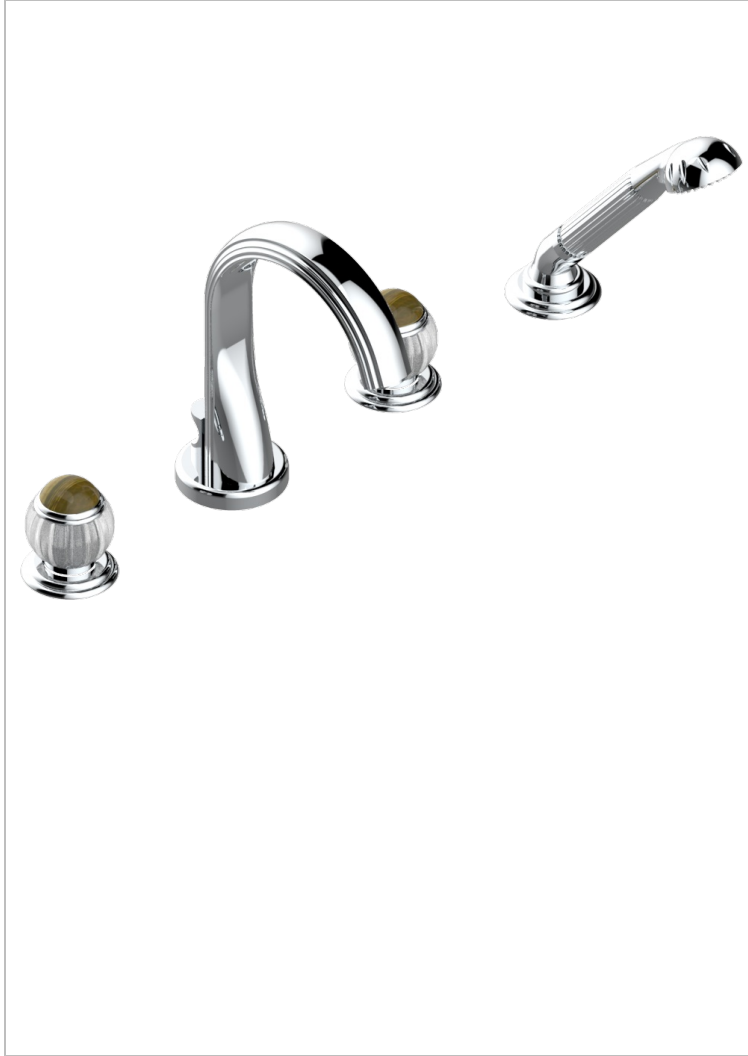

# VOGUE TIGER EYE

A8R-112B

Rim mounted 4-hole bath/shower mixer, diverter to normal spout

## CHARACTERISTIC

- ACS : 18ACCLY473
- DVGW : DW-6501CQ0588
- NF : NF EN 200 - IID/A - Chrome

## TECHNICAL SPECS

- Recommandé : 3 bars (max. 5 bars) - Advised : 43,5 psi (max. 72 psi)
- Bec : 44,5 l/min à 3 bars - Douchette : 9,5 l/min à 3 bars
- Spout : 11.78 gpm at 43.5 psi - Handshower : 2.5 gpm at 43.5 psi

## AVAILABLE FINITIONS

Antique nickel - H28  
Black ceram - D30  
Blush PVD - H62  
Brass color PVD - H49  
Brown bronze color PVD - F33  
Gold color PVD - H52

Graphite PVD - H64  
Lacquered light bronze - D01  
Matt Umber PVD - H67  
Matt blush PVD - H60  
Matt brass color PVD - H50  
Matt brown bronze color PVD - F34