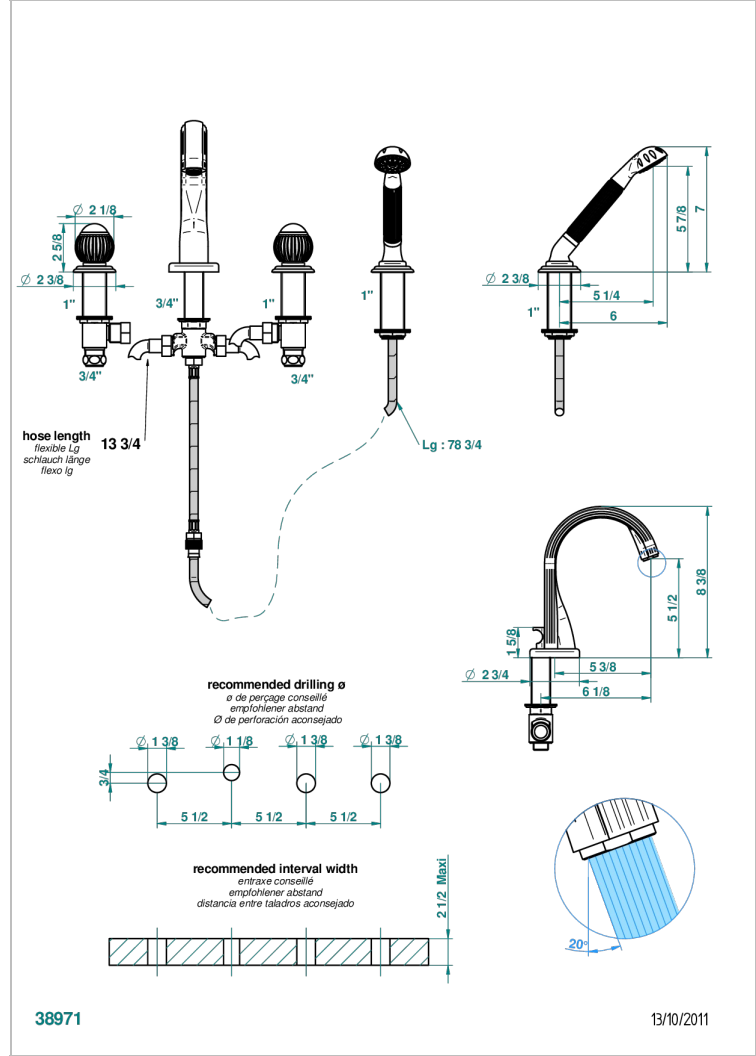

# VOGUE TIGER EYE

A8R-112B

Rim mounted 4-hole bath/shower mixer, diverter to normal spout

## CHARACTERISTIC

- ACS : 18ACCLY473
- DVGW : DW-6501CQ0588
- NF : NF EN 200 - IID/A - Chrome

## TECHNICAL SPECS

- Recommandé : 3 bars (max. 5 bars) - Advised : 43,5 psi (max. 72 psi)
- Bec : 44,5 l/min à 3 bars - Douchette : 9,5 l/min à 3 bars
- Spout : 11.78 gpm at 43.5 psi - Handshower : 2.5 gpm at 43.5 psi

## AVAILABLE FINITIONS

Antique nickel - H28  
Black ceram - D30  
Blush PVD - H62  
Brass color PVD - H49  
Brown bronze color PVD - F33  
Gold color PVD - H52

Graphite PVD - H64  
Lacquered light bronze - D01  
Matt Umber PVD - H67  
Matt blush PVD - H60  
Matt brass color PVD - H50  
Matt brown bronze color PVD - F34