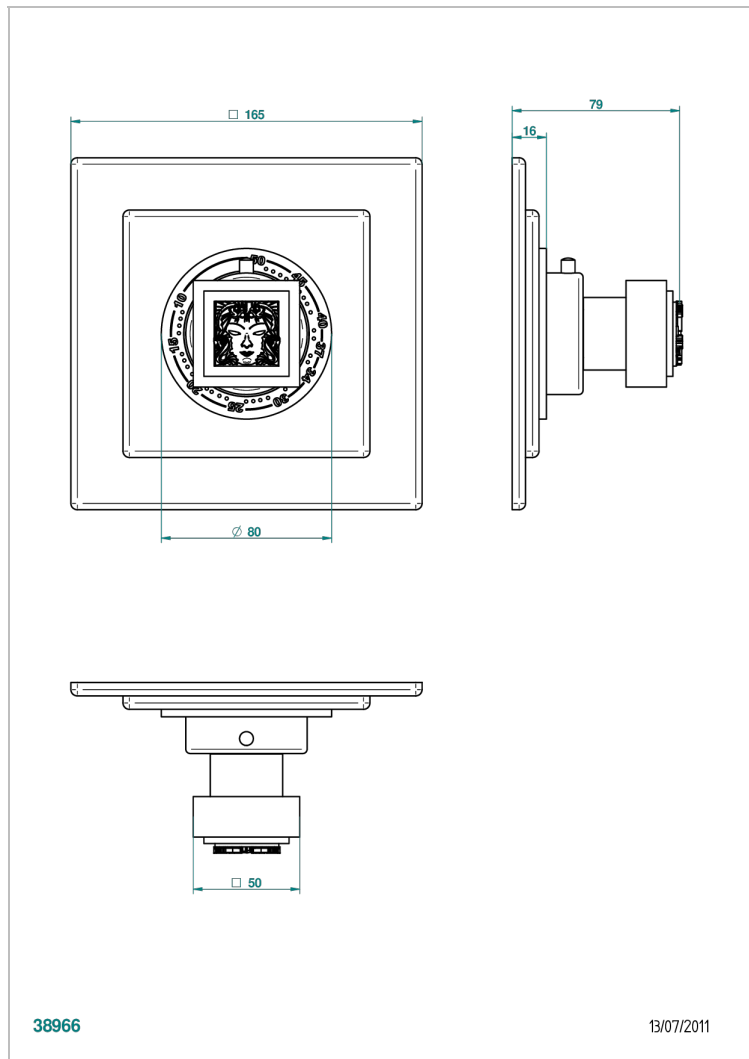

MASQUE DE FEMME SMOOTH METAL

A2U-15EN16EC

Trim plate and handle for eurotherm valve 8200/us & 8300/us

THG[®]
PARIS

CHARACTERISTIC

- Masque de Femme Smooth metal
- Trim plate and handle for eurotherm valve 8200/us & 8300/us