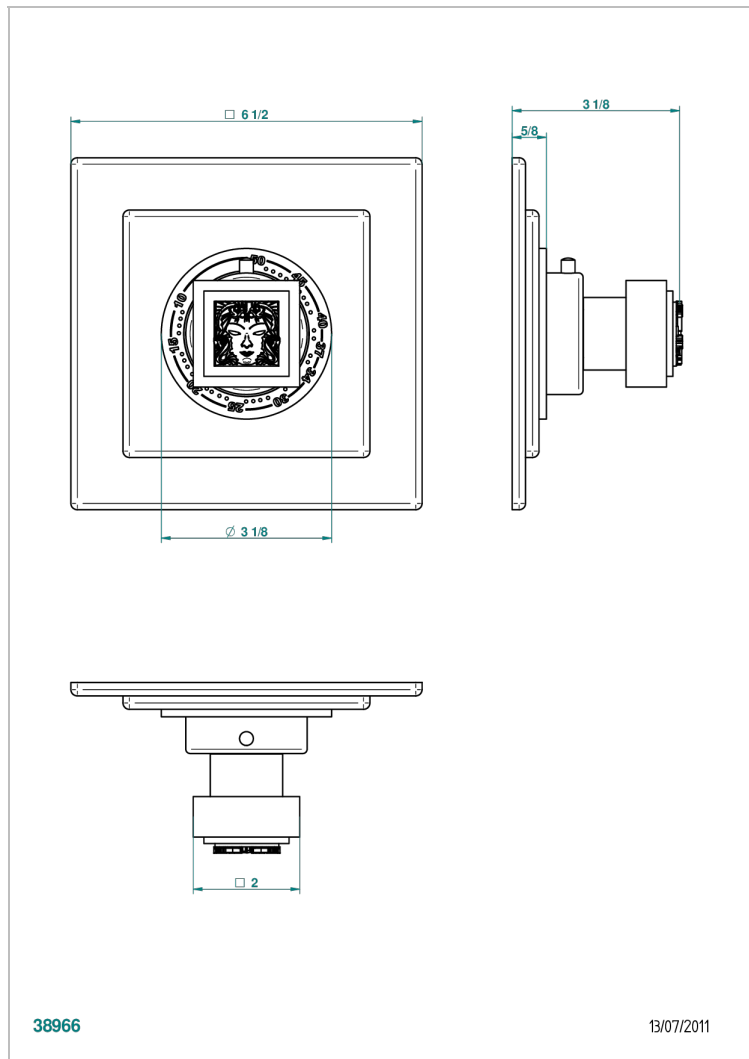

MASQUE DE FEMME SMOOTH METAL

A2U-15EN16EC

Trim plate and handle for eurotherm valve 8200/us & 8300/us

THG[®]
PARIS

CHARACTERISTIC

- Masque de Femme Smooth metal
- Trim plate and handle for eurotherm valve 8200/us & 8300/us