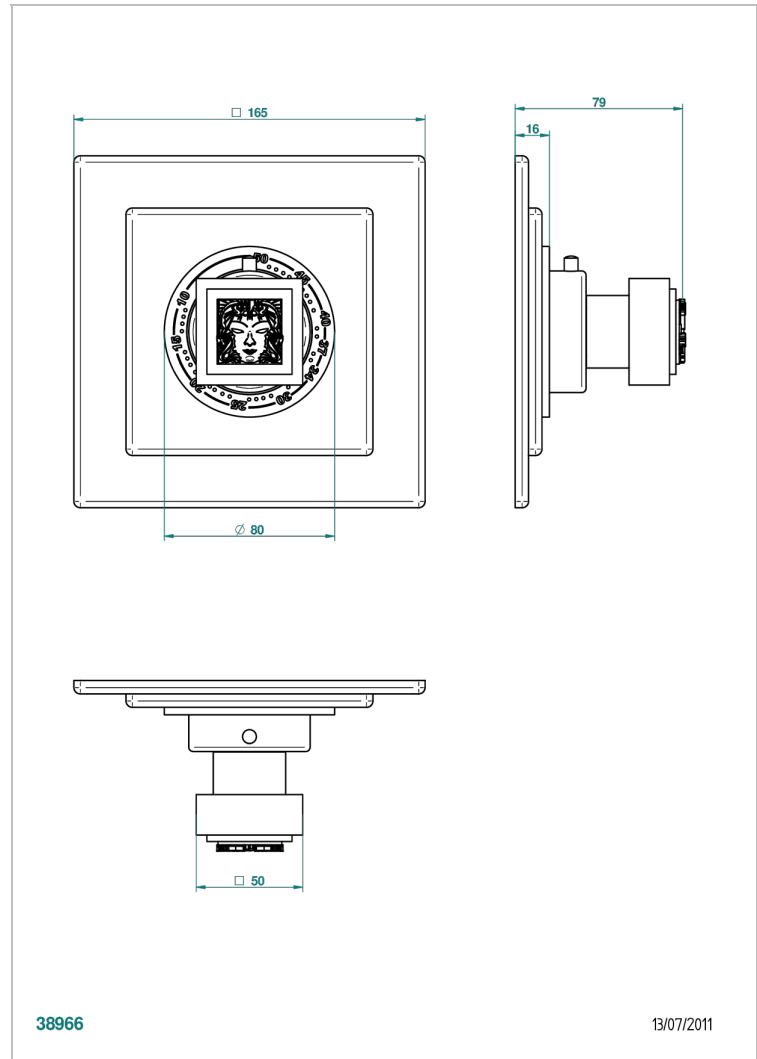

MASQUE DE FEMME SMOOTH METAL

A2U-15EN16EC

Trim for Eurotherm thermostat n° 8105N, 8200N, 8300

THG[®]
PARIS

38966

13/07/2011

CHARACTERISTIC

- Masque de Femme Smooth metal
- Trim for Eurotherm thermostat n° 8105N, 8200N, 8300

RELATED SKU'S

- Ref. G00-8105N 1/2" Eurotherm thermostat, 40 l/min with wax cartridge
- Ref. G00-8200N 3/4" Eurotherm thermostat, 80 l/min

AVAILABLE FINITIONS

Antique nickel - H28
Black ceram - D30
Blush PVD - H62
Brass color PVD - H49
Brown bronze color PVD - F33
Gold color PVD - H52