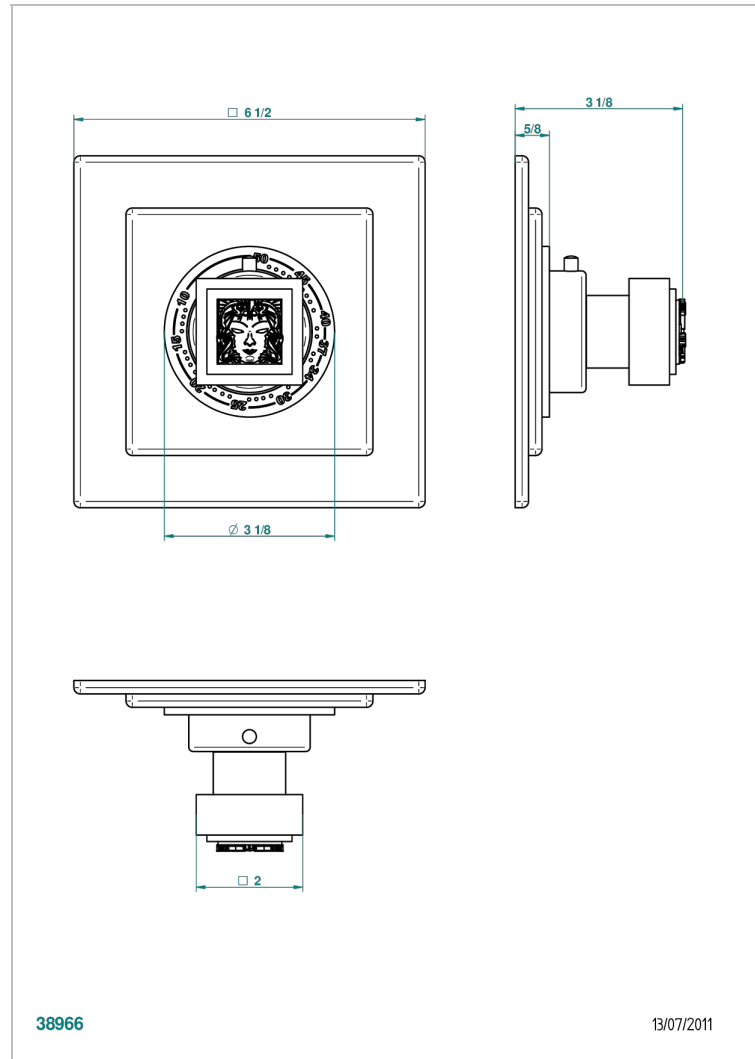

# MASQUE DE FEMME SMOOTH METAL

A2U-15EN16EC

Trim for Eurotherm thermostat n° 8105N, 8200N, 8300

THG<sup>®</sup>  
PARIS

## CHARACTERISTIC

- Masque de Femme Smooth metal
- Trim for Eurotherm thermostat n° 8105N, 8200N, 8300

## RELATED SKU'S

- Ref. G00-8105N 1/2" Eurotherm thermostat, 40 l/min with wax cartridge
- Ref. G00-8200N 3/4" Eurotherm thermostat, 80 l/min