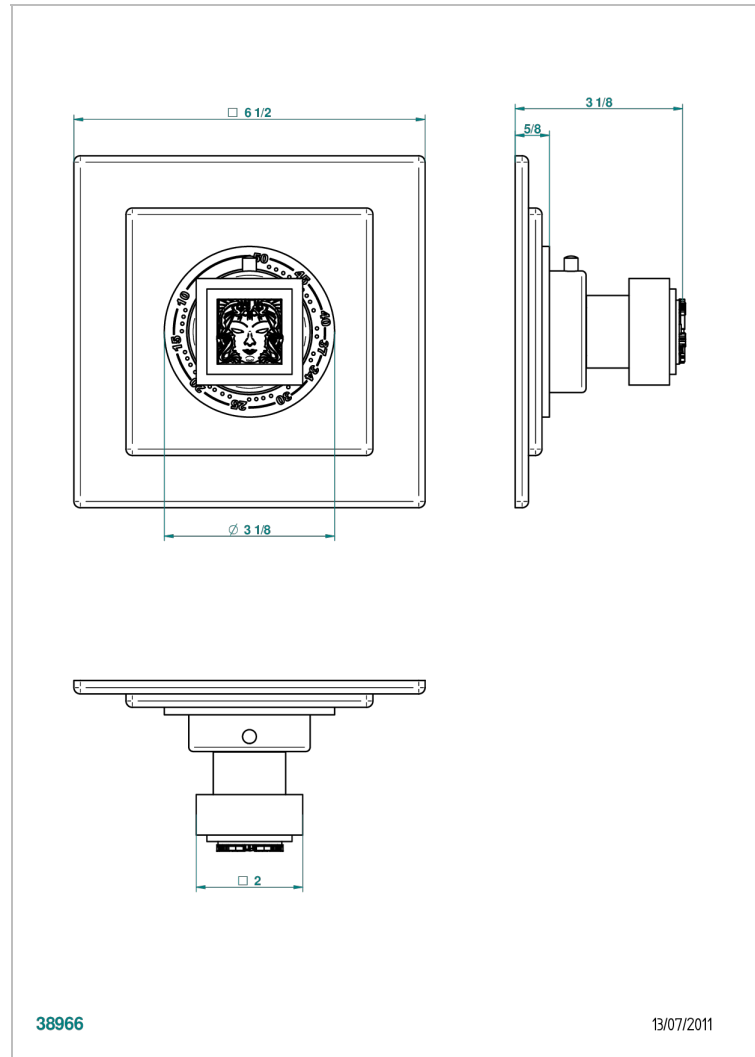

MASQUE DE FEMME SMOOTH METAL

A2U-15EN16EC

Trim for Eurotherm thermostat n° 8105N, 8200N, 8300

THG[®]
PARIS

CHARACTERISTIC

- Masque de Femme Smooth metal
- Trim for Eurotherm thermostat n° 8105N, 8200N, 8300

RELATED SKU'S

- Ref. G00-8105N 1/2" Eurotherm thermostat, 40 l/min with wax cartridge
- Ref. G00-8200N 3/4" Eurotherm thermostat, 80 l/min

AVAILABLE FINITIONS

Antique nickel - H28
Black ceram - D30
Blush PVD - H62
Brass color PVD - H49
Brown bronze color PVD - F33
Gold color PVD - H52