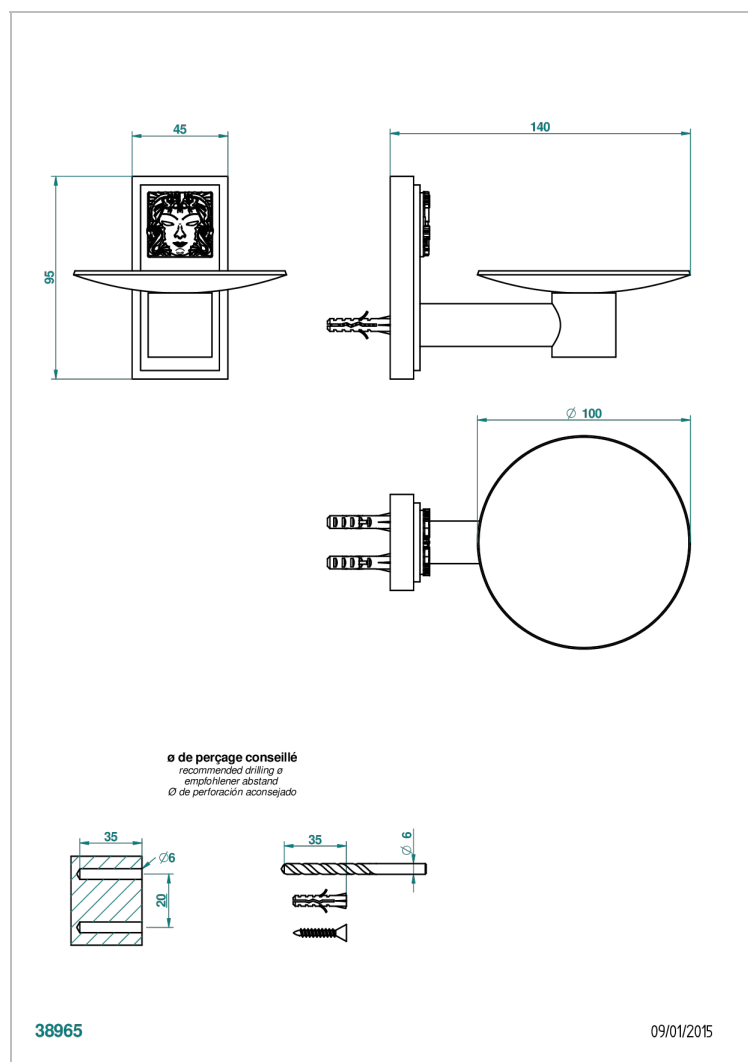

MASQUE DE FEMME SMOOTH METAL

THG[®]
PARIS

A2U-546

Soap dish, wall mounted, 4" diameter

CHARACTERISTIC

- Masque de Femme Smooth metal
- Soap dish, wall mounted, 4" diameter

AVAILABLE FINITIONS

Black ceram - D30
Blush PVD - H62
Brass color PVD - H49
Brown bronze color PVD - F33
Chrome polished - A02
Chrome polished / gold polished - G02