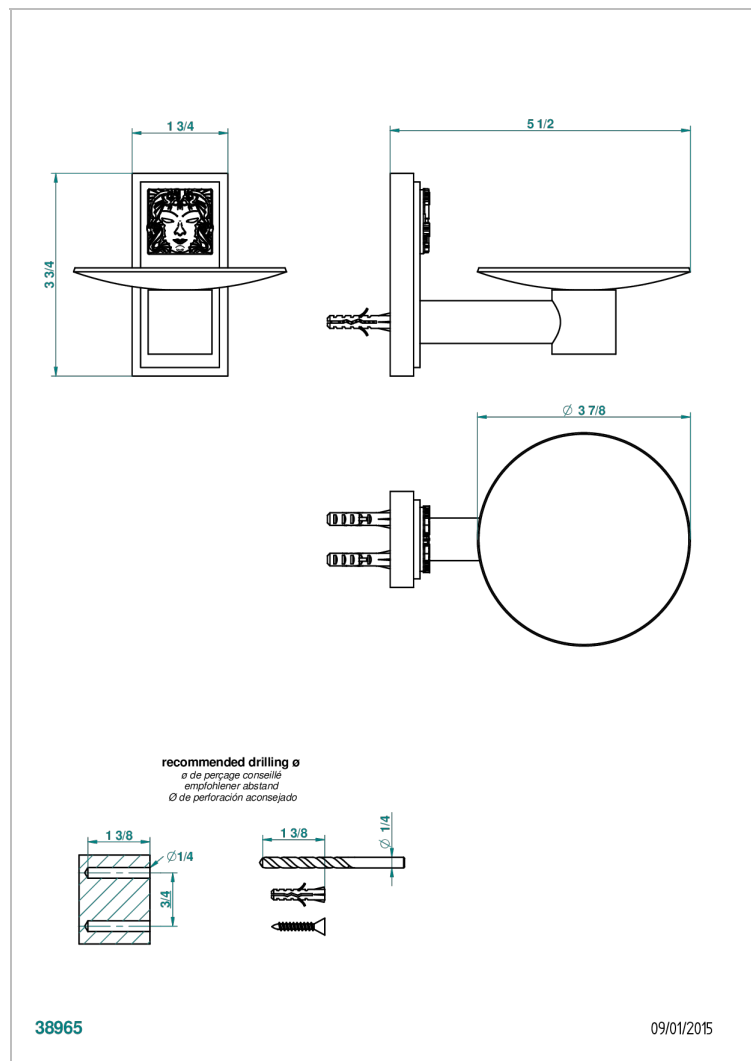

MASQUE DE FEMME SMOOTH METAL

A2U-546

Soap dish, wall mounted, 4" diameter

CHARACTERISTIC

- Masque de Femme Smooth metal
- Soap dish, wall mounted, 4" diameter

AVAILABLE FINITIONS

Black ceram - D30
Blush PVD - H62
Brass color PVD - H49
Brown bronze color PVD - F33
Chrome polished - A02
Chrome polished / gold polished - G02