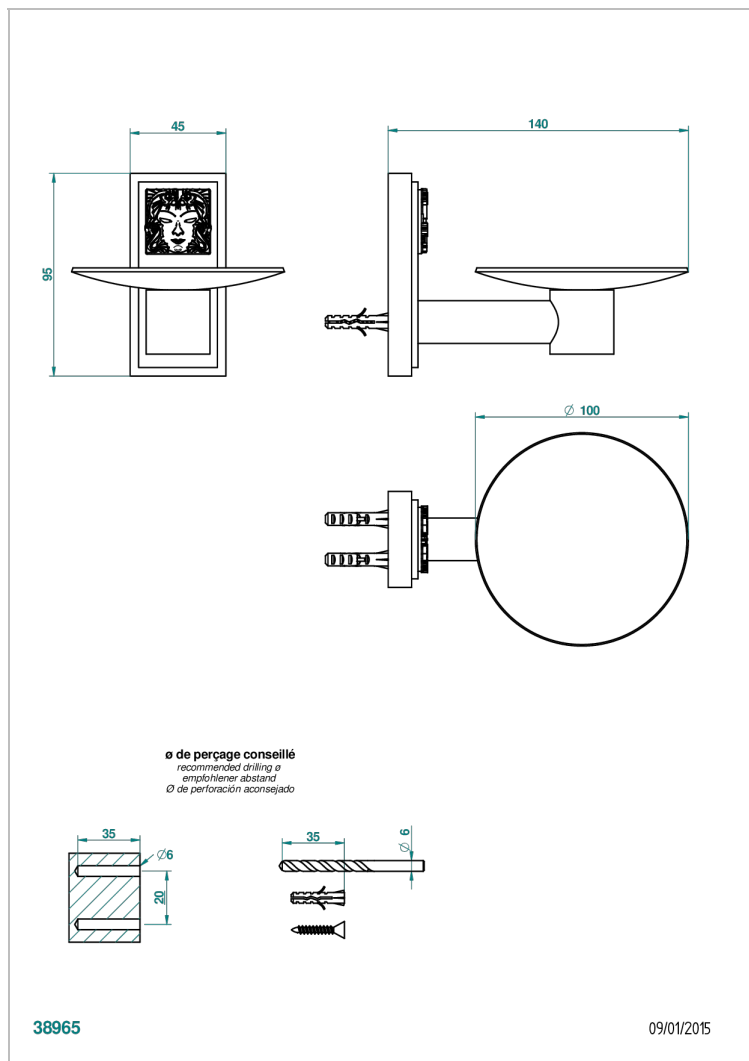

MASQUE DE FEMME ENGRAVED METAL

A2T-546

Soap dish, wall mounted, 4" diameter

CHARACTERISTIC

- Masque de Femme Engraved Metal
- Soap dish, wall mounted, 4" diameter

AVAILABLE FINITIONS

Black ceram - D30
Blush PVD - H62
Brass color PVD - H49
Brown bronze color PVD - F33
Chrome polished - A02
Chrome polished / gold polished - G02