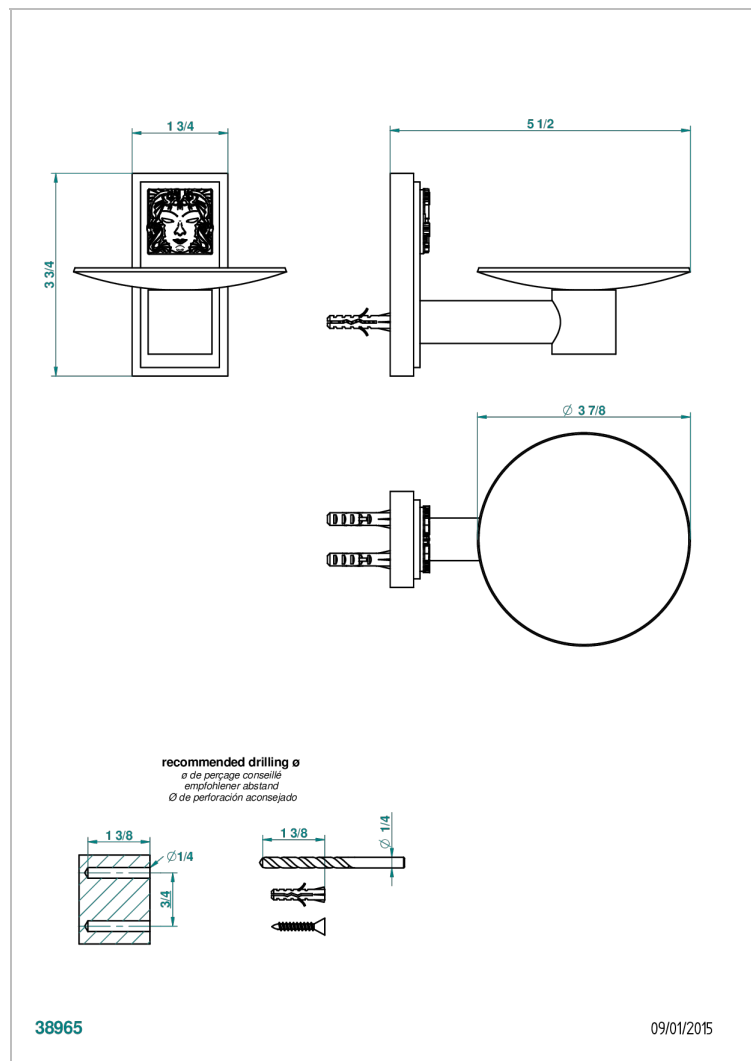

# MASQUE DE FEMME ENGRAVED METAL

A2T-546

Soap dish, wall mounted, 4" diameter

## CHARACTERISTIC

- Masque de Femme Engraved Metal
- Soap dish, wall mounted, 4" diameter