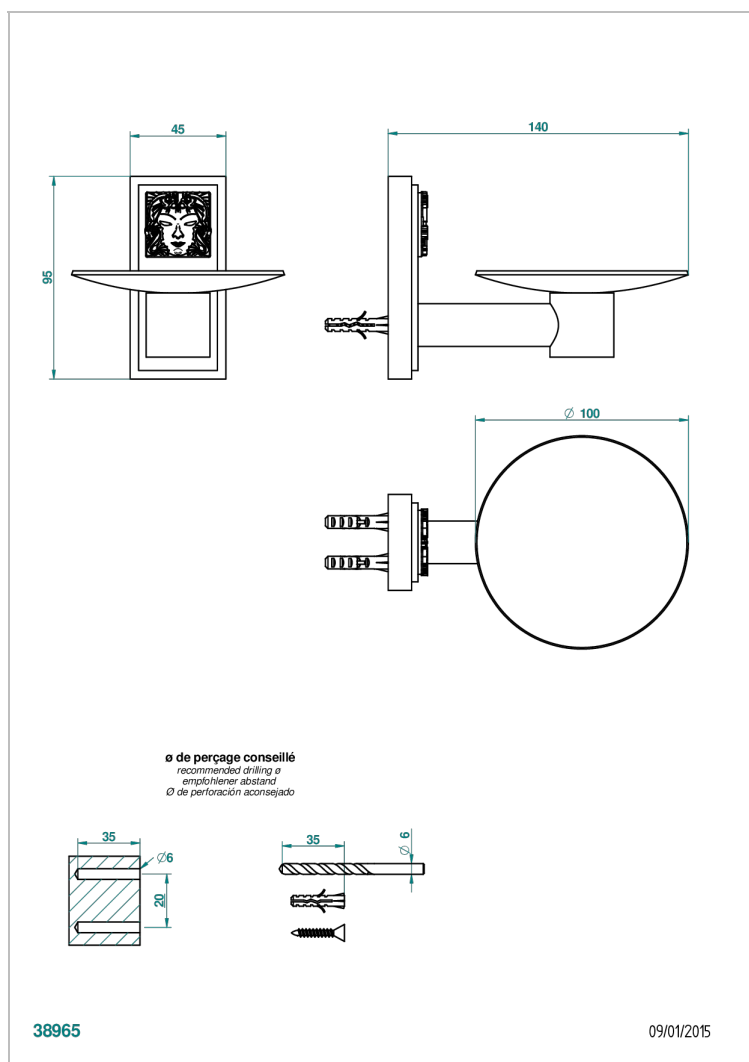

# MASQUE DE FEMME LUNAIRE

A2R-546

Soap dish, wall mounted, 4" diameter

THG<sup>®</sup>  
PARIS

38965

09/01/2015

## CHARACTERISTIC

- Masque de Femme Lunaire
- Soap dish, wall mounted, 4" diameter