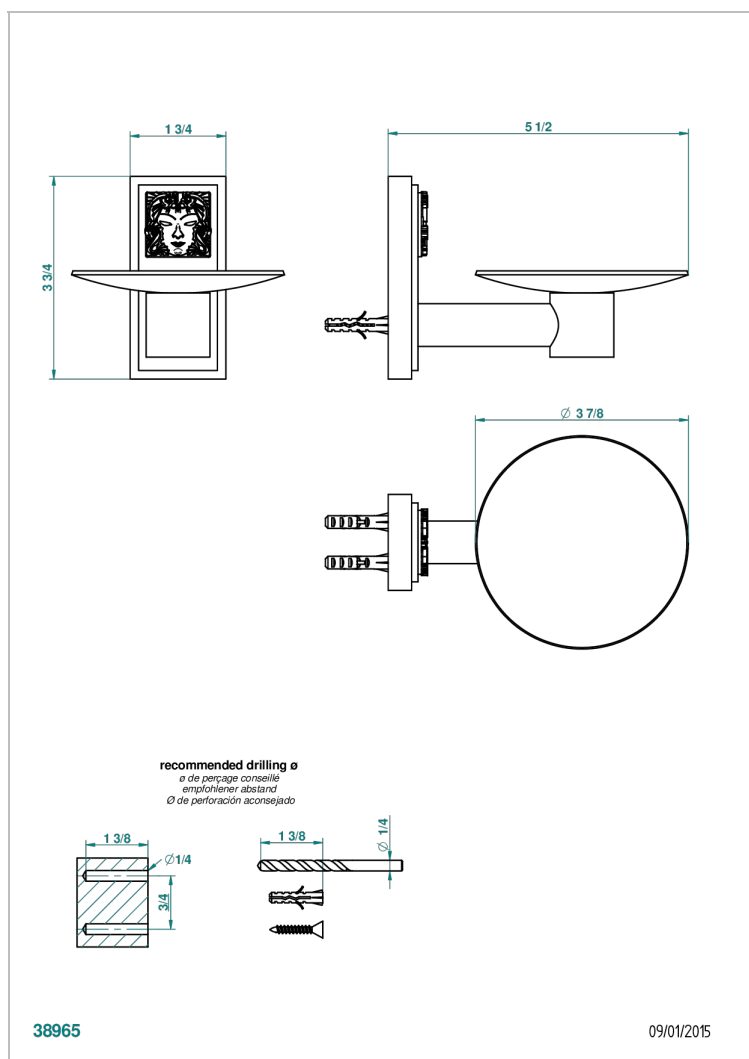

MASQUE DE FEMME LUNAIRE

A2R-546

Soap dish, wall mounted, 4" diameter

THG[®]
PARIS

CHARACTERISTIC

- Masque de Femme Lunaire
- Soap dish, wall mounted, 4" diameter

AVAILABLE FINITIONS

Black ceram - D30
Chrome polished - A02
Chrome polished / gold polished - G02
Gold mat - F07
Gold polished - F01
Matt chrome (American satin) - C02