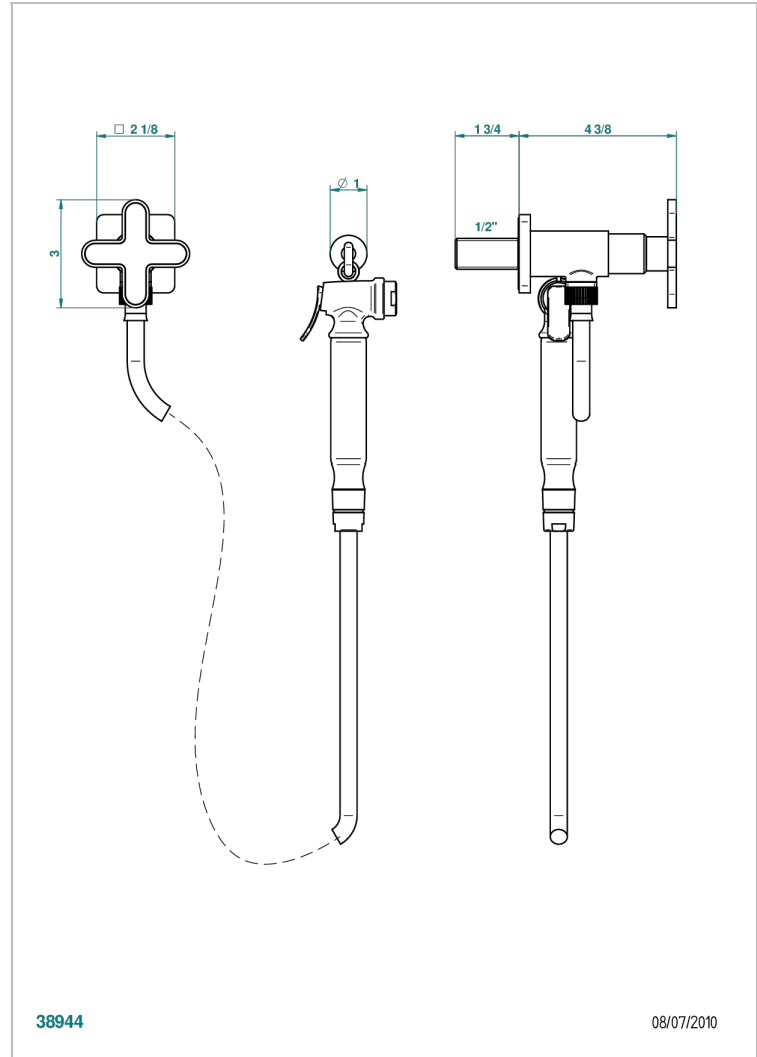

PROFIL BLACK ONYX

A6N-5840/8

THG[®]
PARIS

Wc douche set including: valve, trigger spray, reinforced hose (1.25m) and hook

38944

08/07/2010

CHARACTERISTIC

- ACS : 19ACCLY406

STANDARDS

TECHNICAL SPECS

- Recommandé : 3 bars (max. 5 bars) - Advised : 43,5 psi (max. 72 psi)
- 9,5 l/min à 3 bars (2.5 gpm at 43.5 psi)

AVAILABLE FINITIONS

Antique nickel - H28
Black ceram - D30
Blush PVD - H62
Brass color PVD - H49
Brown bronze color PVD - F33
Gold color PVD - H52

Nickel color PVD - H55
Polished chrome (color finish) - A02
Polished chrome / Polished gold (color finish) - G02
Polished gold (color finish) - F01
Polished nickel - B01
Soft gold - F30

Soft matt gold - F31
Umber PVD - H66
Varnished matt antique red copper (color finish) - H07