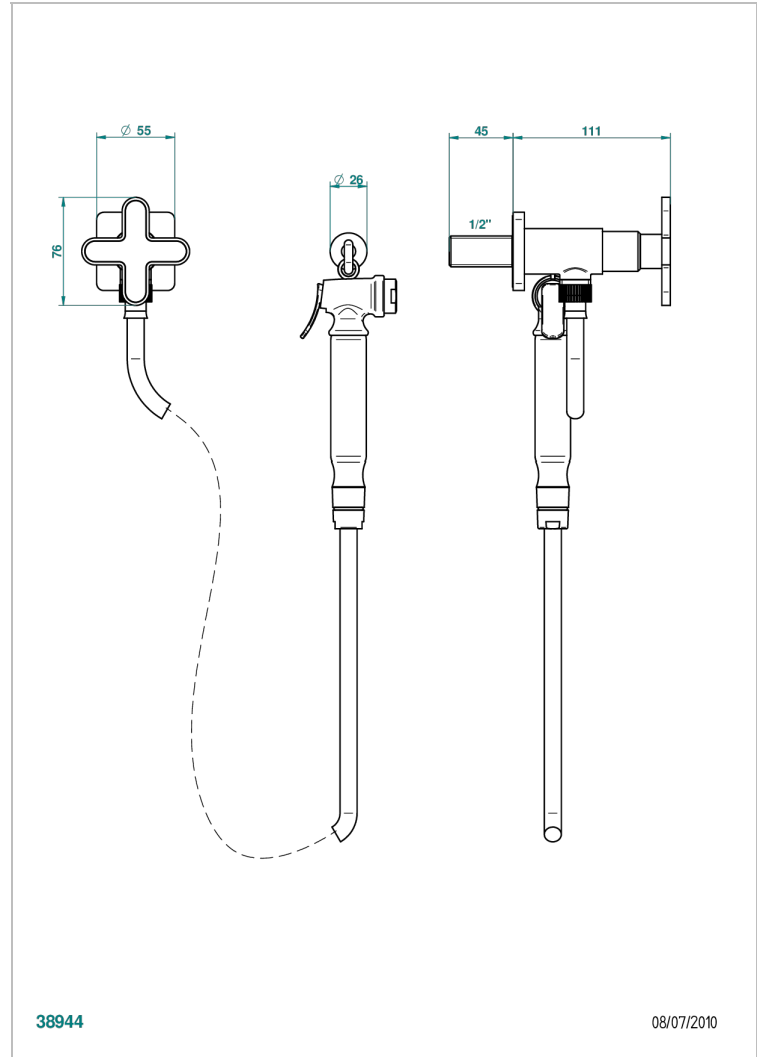

PROFIL BLACK ONYX

A6N-5840/8

THG[®]
PARIS

Wc douche set including: valve, trigger spray, reinforced hose (1.25m) and hook

CHARACTERISTIC

- ACS : 19ACCLY406

STANDARDS

TECHNICAL SPECS

- Recommandé : 3 bars (max. 5 bars) - Advised : 43,5 psi (max. 72 psi)
- 9,5 l/min à 3 bars (2.5 gpm at 43.5 psi)

AVAILABLE FINITIONS

Antique nickel - H28
Black ceram - D30
Blush PVD - H62
Brass color PVD - H49
Brown bronze color PVD - F33
Gold color PVD - H52

Nickel color PVD - H55
Polished chrome (color finish) - A02
Polished chrome / Polished gold (color finish) - G02
Polished gold (color finish) - F01
Polished nickel - B01
Soft gold - F30

Soft matt gold - F31
Umber PVD - H66
Varnished matt antique red copper (color finish) - H07