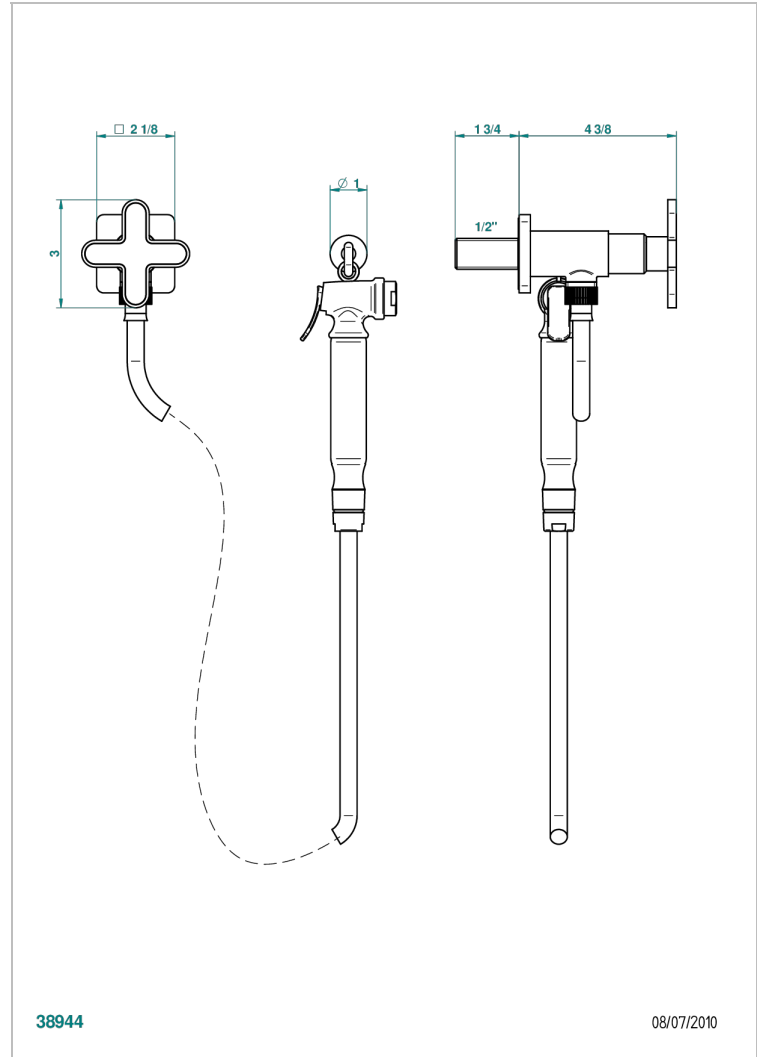

# PROFIL BLACK ONYX

A6N-5840/8

THG<sup>®</sup>  
PARIS

Wc douche set including: valve, trigger spray, reinforced hose (1.25m) and hook

38944

08/07/2010