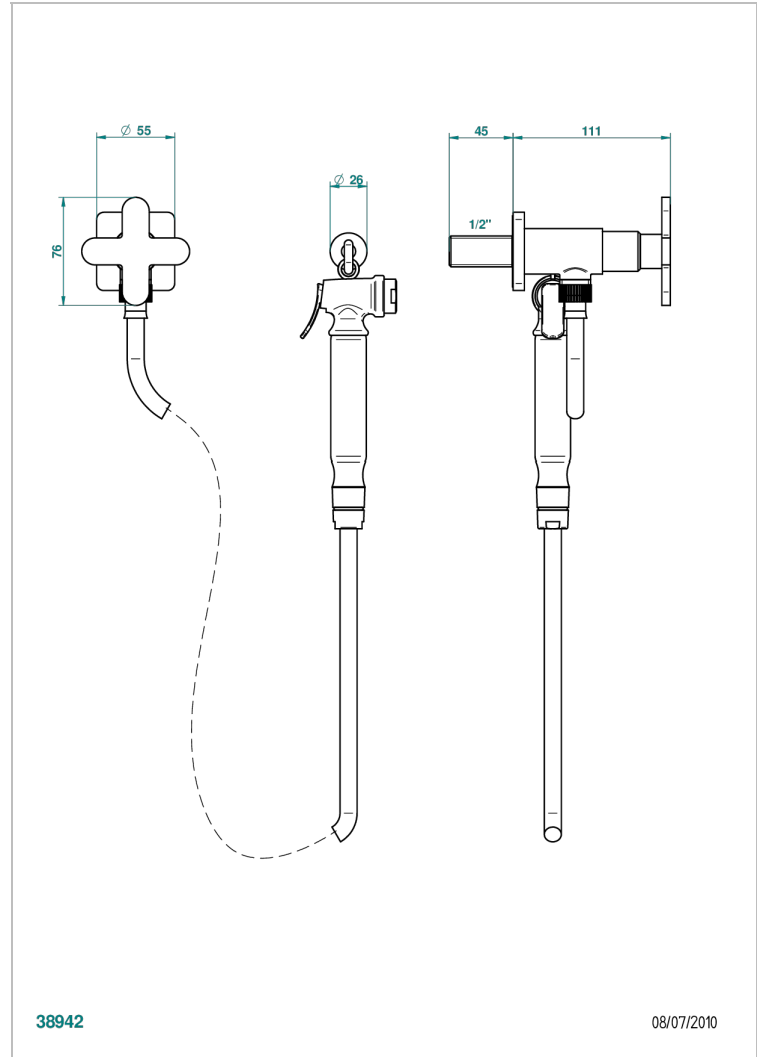

Wc douche set including: valve, trigger spray, reinforced hose (1.25m) and hook

CHARACTERISTIC

- ACS : 19ACCLY406

STANDARDS

TECHNICAL SPECS

- Recommandé : 3 bars (max. 5 bars) - Advised : 43,5 psi (max. 72 psi)
- 9,5 l/min à 3 bars (2.5 gpm at 43.5 psi)