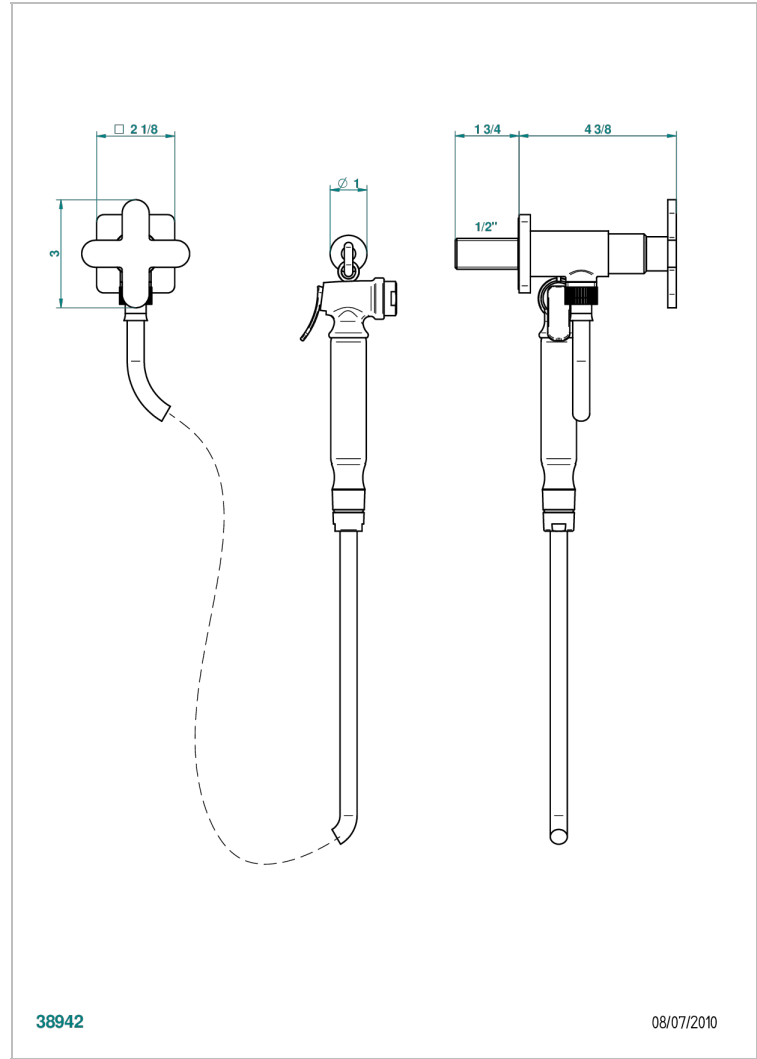

PROFIL METAL

A6A-5840/8

THG[®]
PARIS

Wc douche set including: valve, trigger spray, reinforced hose (1.25m) and hook

38942

08/07/2010

CHARACTERISTIC

- ACS : 19ACCLY406

STANDARDS

TECHNICAL SPECS

- Recommandé : 3 bars (max. 5 bars) - Advised : 43,5 psi (max. 72 psi)
- 9,5 l/min à 3 bars (2.5 gpm at 43.5 psi)

AVAILABLE FINITIONS

Antique nickel - H28
Black ceram - D30
Blush PVD - H62
Brass color PVD - H49
Brown bronze color PVD - F33
Gold color PVD - H52

Nickel color PVD - H55
Polished chrome (color finish) - A02
Polished chrome / Polished gold (color finish) - G02
Polished gold (color finish) - F01
Polished nickel - B01
Soft gold - F30

Soft matt gold - F31
Umber PVD - H66
Varnished matt antique red copper (color finish) - H07