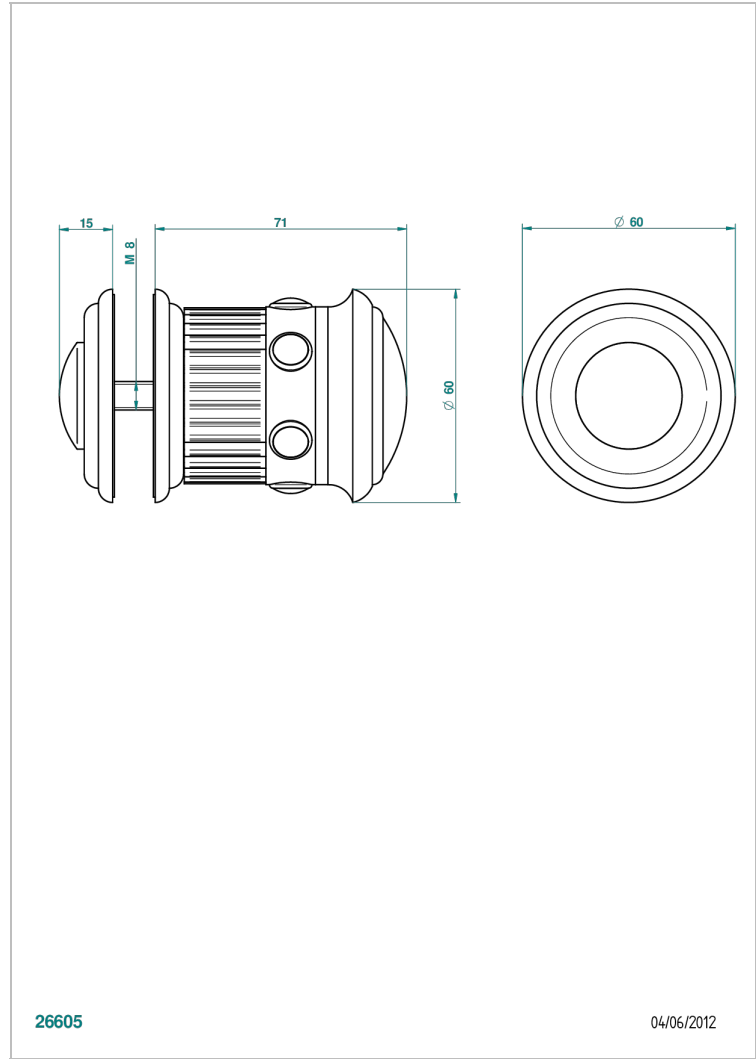

TROCADERO MALACHITE

U7A-639V

Large knob

THG[®]
PARIS

26605

04/06/2012

CHARACTERISTIC

- Trocadéro Malachite
- Large knob