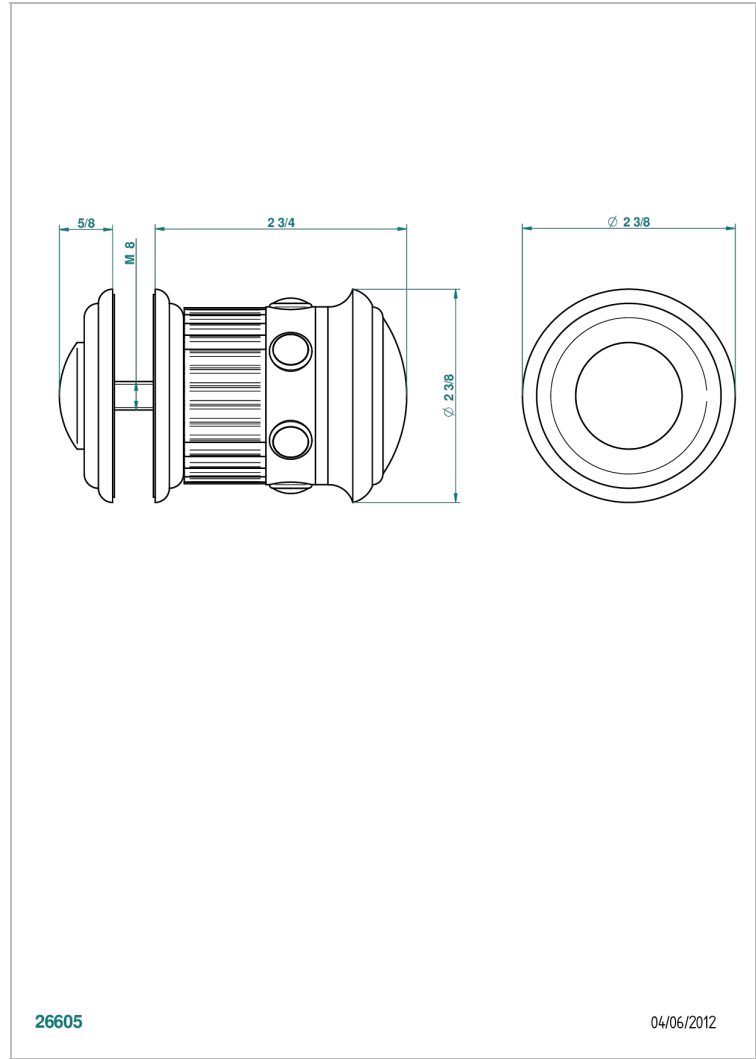

# TROCADERO MALACHITE

U7A-639V

Large knob

THG<sup>®</sup>  
PARIS

26605

04/06/2012

## CHARACTERISTIC

- Trocadéro Malachite
- Large knob