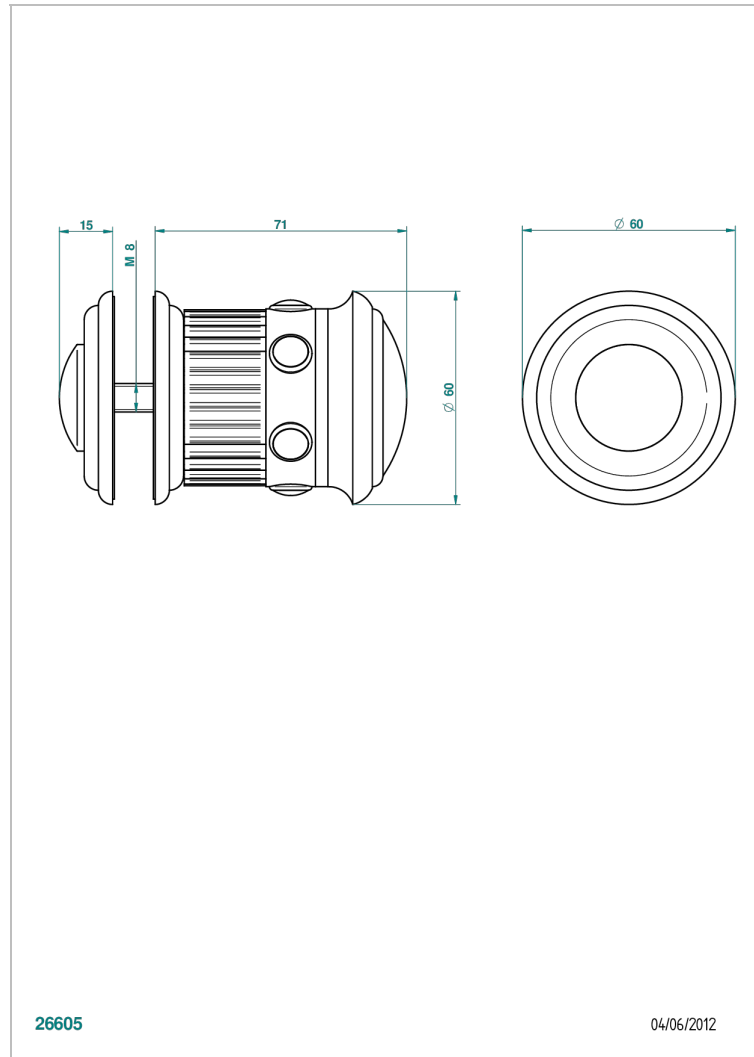

TROCADERO MALACHITE

U7A-639V

Large door knob

THG[®]
PARIS

CHARACTERISTIC

- Trocadéro Malachite
- Large door knob

AVAILABLE FINITIONS

Antique nickel - H28
Black ceram - D30
Blush PVD - H62
Brass color PVD - H49
Brown bronze color PVD - F33
Gold color PVD - H52