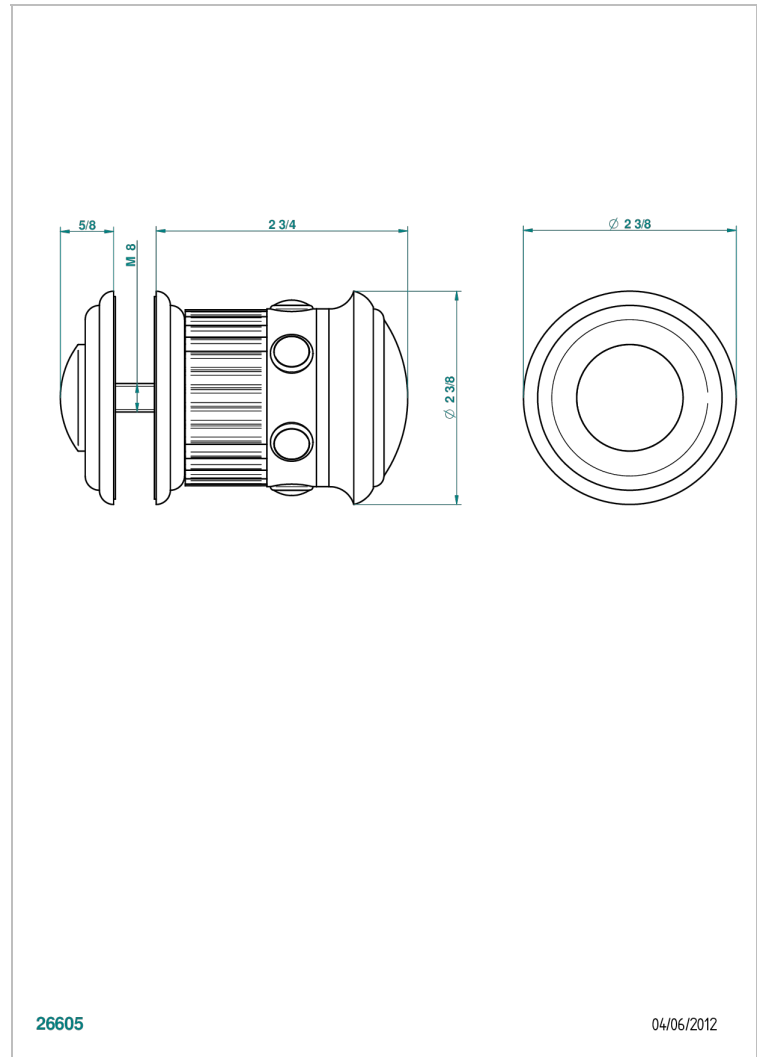

TROCADERO MALACHITE

U7A-639V

Large door knob

THG[®]
PARIS

CHARACTERISTIC

- Trocadéro Malachite
- Large door knob

AVAILABLE FINITIONS

Antique nickel - H28
Black ceram - D30
Blush PVD - H62
Brass color PVD - H49
Brown bronze color PVD - F33
Gold color PVD - H52