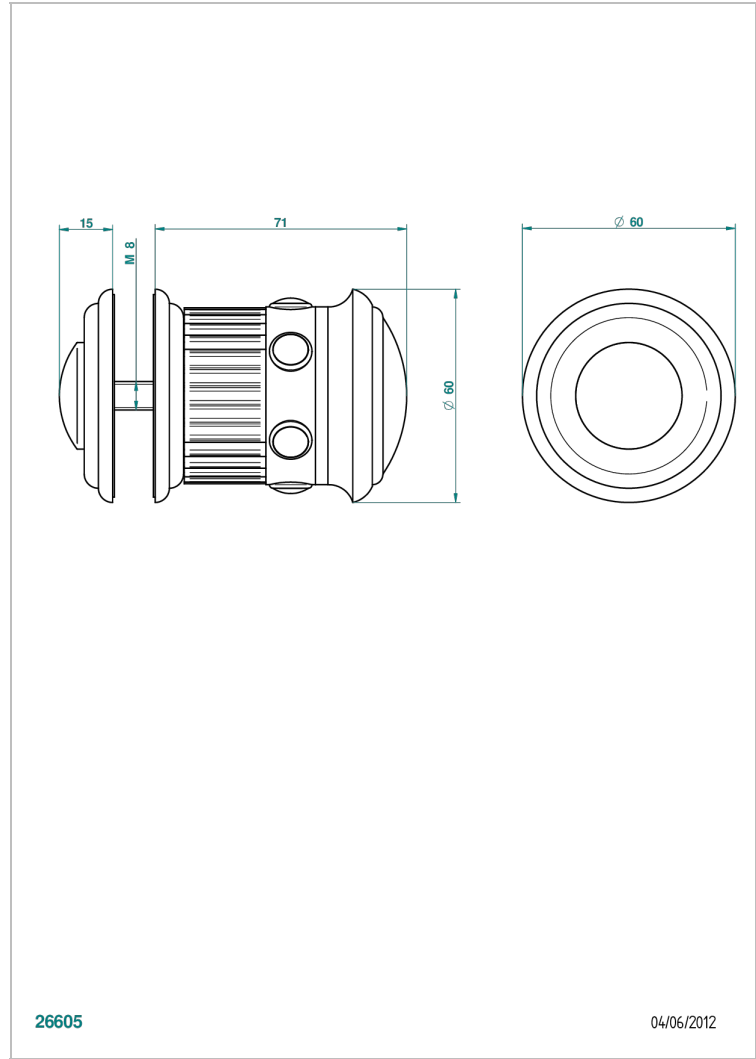

TROCADERO MALACHITE

U7A-639V

Large door knob

THG[®]
PARIS

CHARACTERISTIC

- Trocadéro Malachite
- Large door knob

AVAILABLE FINITIONS

Antique nickel - H28
Black ceram - D30
Blush PVD - H62
Brass color PVD - H49
Brown bronze color PVD - F33
Gold color PVD - H52