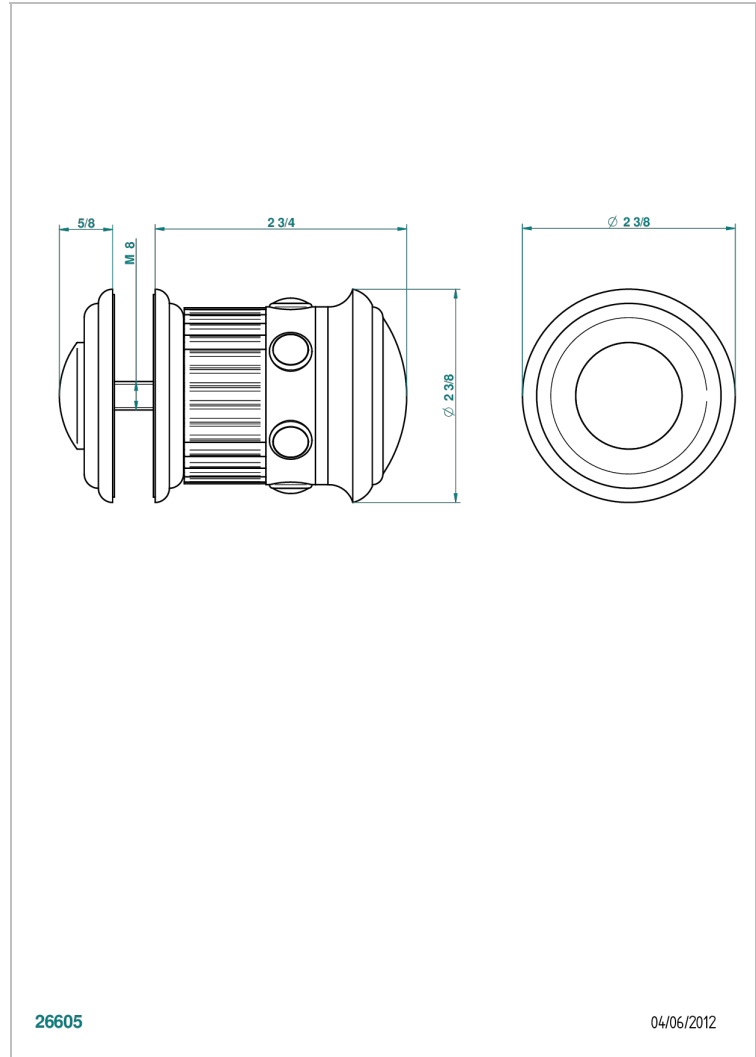

TROCADERO MALACHITE

U7A-639V

Large door knob

THG[®]
PARIS

26605

04/06/2012

CHARACTERISTIC

- Trocadéro Malachite
- Large door knob