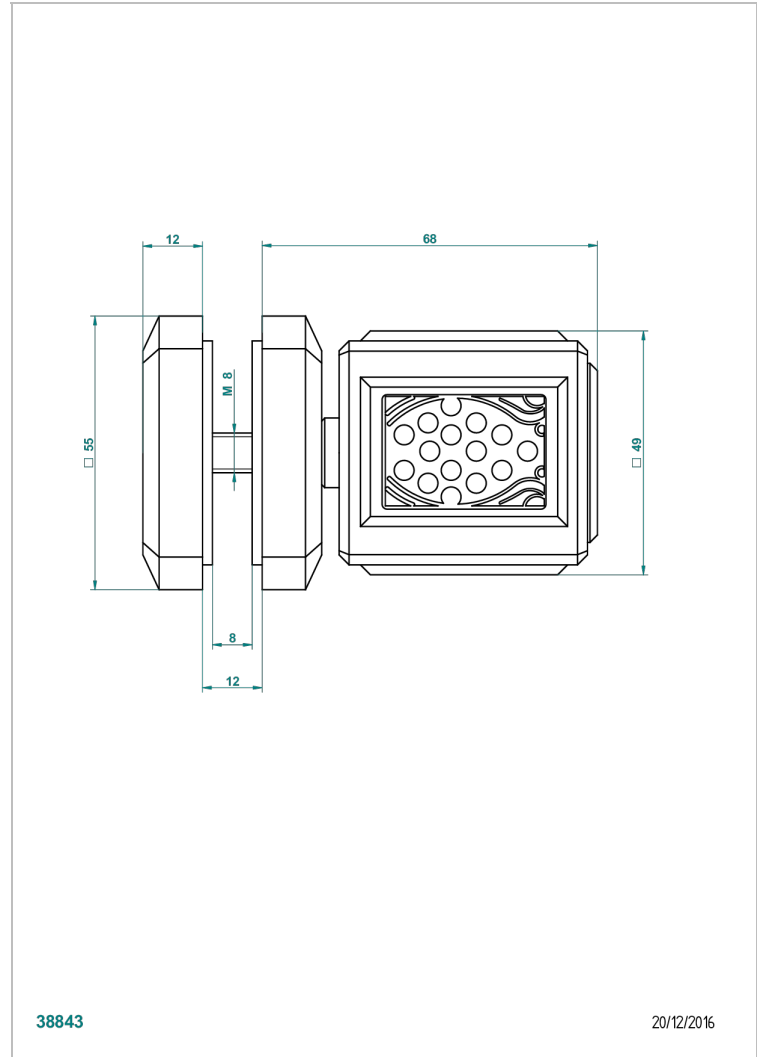

# METROPOLIS BLACK CRYSTAL

A2L-639V

Large knob

## CHARACTERISTIC

- Métropolis Black crystal
- Large knob