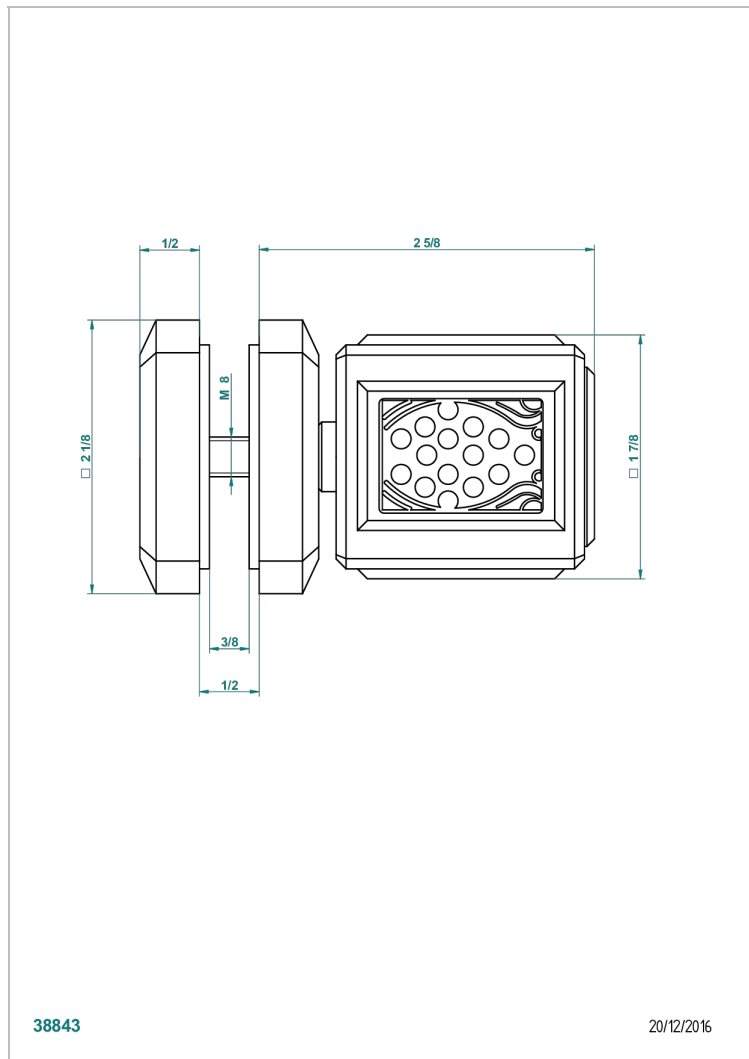

METROPOLIS BLACK CRYSTAL

A2L-639V

Large knob

38843

20/12/2016

CHARACTERISTIC

- Métropolis Black crystal
- Large knob

AVAILABLE FINITIONS